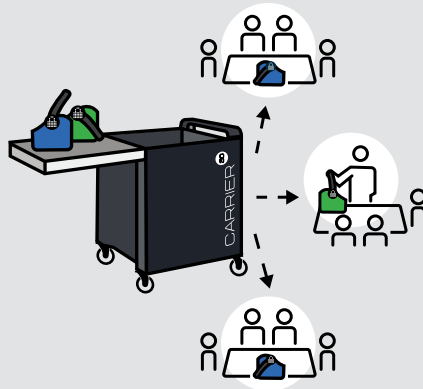

PC Locs makes life easier.

Top Loading Cart Design. Access from multiple sides at once allows for quicker distribution of devices, plus no more bending down to remove devices from a bottom shelf. Cabinet style carts can take 2-3 times longer to wire, and the removable panel in the bottom gives full access to power cords.

Baskets by PC Locs. These aren't your typical everyday baskets. Slotted device Baskets by PC Locs make device deployments faster, safer and more efficient.

External Charging Status Display. Our Carrier Carts make it super easy to know the charging status of your devices through the external ECO Safe Charge™ display.

Smarter Workflow

Save Time, Save Money. Our goal is to save you valuable time, each and every day, thus putting money back towards your bottom line. Our Baskets enable hand-out and pack-up devices in less time, allowing you to forget about charging and focus on your goals.

Perfect for Shared Use. Not enough devices to go around? No problem. You can now easily share a small handful or a whole cartload of mobile devices between multiple areas without the fuss. When teamed up with our Baskets, our easy-to-manoeuvre Carts allow you to transport mobile devices quickly, safely and easily.