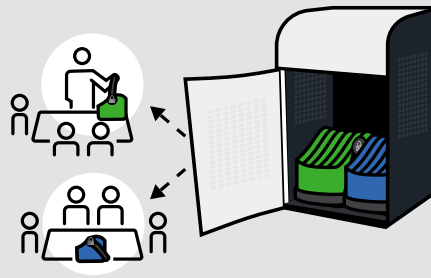

Smarter Workflow

Save Time, Save Dough. Our goal is to save you valuable time, each and every day, thus saving you some serious cash. Our Baskets enable you to hand-out and pack-up devices in less time, allowing you to forget about charging and focus on your goals.

Perfect for Shared Use. Not enough devices to go around? No problem. Organisations can now easily share mobile devices between rooms without the fuss. Simply grab a Basket or two of devices and transport them safely and easily to just about anywhere you want to go.

Additional Key Benefits

Robust Warranty.

Should any issues arise, our products are backed by a robust warranty and supported by a dedicated customer support team.²

World-Class Customer Support.

Our helpful and friendly Customer Support team will promptly assist with any product related questions that may arise.

Compatible & Efficient. Includes two or three large Baskets to hold devices up to 13" as well as a stainless-steel device rack for storing devices up to 17" with or without cases.¹

Future Proof. Think inside the box, and you won't be stuck with a bunch of outdated charging stations. Removable racks and Baskets allow this station to adapt to future needs as devices change or new technology is added.

Small Footprint. Easily place the charging station on a counter or mount it to the wall. Either way, the Carrier Charging Station takes up minimal space.

Distribute devices upstairs or over rough terrain.

Baskets by PC Locs allow you to share and safely distribute devices between multiple locations within your facility. The Baskets are interchangeable with PC Locs Carts that use the same Large Basket ecosystem.

Secure. Protect your device investment without worry. Lock away devices in the storage area with a padlock.

Built to last. Carrier Charging Stations are made with high-quality, welded steel and are backed by a robust warranty.²

Lock Included. This charging station comes with a high-quality, stainless steel padlock and keys.