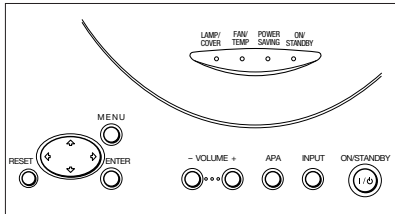

*1 ANSI lumens is a measuring method of the American National Standards Institute IT7.228.

*2 Excluding protruding parts.

Control Panel