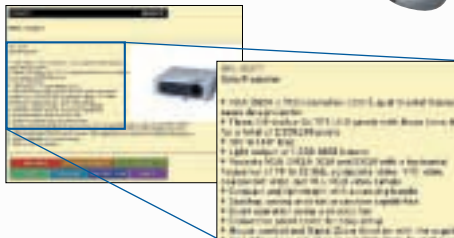

Quiet Operation

With an innovative cooling structure using a sirocco fan, the VPL-CX11 operates with a low noise level. The projector provides undisturbed, smooth presentations.

Simple Setup

Setting up the VPL-CX11 with a computer is very simple. The rear panel cover reveals only the cable connectors needed for typical computer presentations (AC cable connector and D-sub 15-pin connector) while covering up the rest of the connectors. Also, 37 preset signal formats cover all video formats used worldwide and PC signals up to SXGA, eliminating the trouble of complex adjustments.

Remote Control Function

The supplied RM-PJM10 remote control unit has an integrated mouse function for point-and-click control of your connected computer. You can also control the 4-times Digital Zoom function with this remote control unit, zooming in on a section of the presentation for more detail.