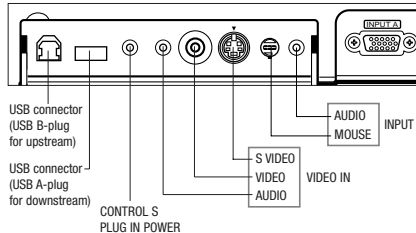

Connectors