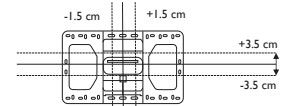

Input and Output Terminals

- ① USB Type A (5V, 1.5A)
- ② Audio Input (mini jack)
- ③ Audio L / R Input (RCA)
- ④ S-Video Input
- ⑤ PC (D-sub 15pin)
- ⑥ RS232 Input (D-sub 9pin, male)
- ⑦ HDMI-I
- ⑧ HDMI-2 / MHL
- ⑨ USB Type mini B (For PointWrite module)
- ⑩ LAN Port (RJ45 for Network)
- ⑪ USB Type mini B (For service)
- ⑫ IR Receiver (Front)
- ⑬ AC Power Cord inlet
- ⑭ Audio Output (mini jack)
- ⑮ Composite Video Input (RCA)
- ⑯ Monitor Output (D-sub 15pin, Female)

Dimensions

Distance Chart

The screen aspect ratio is 4:3 and the projected picture is in a 4:3 aspect ratio.

Screen size			Minimum Ceiling height	Vertical offset	Installation distance (D)		
Diagonal (M)	Height (H)	Width (W)	H ^a	V	X ^c =0 mm (D=a)	X ^c =30 mm (D=a+30 mm)	
Inch	mm	mm	mm	mm	mm	mm	
73	1854	1113	1483	2359	185.4	118	148
78	1981	1189	1585	2449	198.9	150	180
83	2108	1265	1687	2538	212.3	182	212
88	2235	1341	1788	2628	225.8	214	244
93	2362	1417	1890	2718	239.3	246	276
98	2489	1494	1991	2807	252.7	278	308
100	2540	1524	2032	2843	258.1	291	321
101	2565	1539	2052	2861	260.8	298	328

- a. base on an image 762 mm from the floor, if the image is lower, the min ceiling height is reduced by the measurement.
- b. Assume the thickness of projection screen(X) is 0 mm.
- c. Assume the thickness of projection screen(X) is 30 mm.