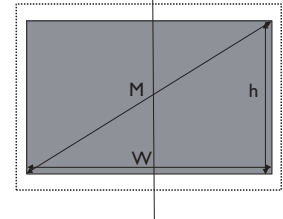

Dimensions

Distance Chart

The screen aspect ratio is 4:3 and the projected picture is in a 4:3 aspect ratio.

Screen size			Minimum Ceiling height	Vertical offset	Installation distance (D)		
Diagonal (M)	Height (H)	Width (W)	H ^a	V	X ^c =0 mm (D=a)	X ^c =30 mm (D=a+30 mm)	
Inch	mm	mm	mm	mm	mm	mm	
73	1854	1113	1483	2359	185.4	118	148
78	1981	1189	1585	2449	198.9	150	180
83	2108	1265	1687	2538	212.3	182	212
88	2235	1341	1788	2628	225.8	214	244
93	2362	1417	1890	2718	239.3	246	276
98	2489	1494	1991	2807	252.7	278	308
100	2540	1524	2032	2843	258.1	291	321
101	2565	1539	2052	2861	260.8	298	328

- a. base on an image 762 mm from the floor, if the image is lower, the min ceiling height is reduced by the measurement.
- b. Assume the thickness of projection screen(X) is 0 mm.
- c. Assume the thickness of projection screen(X) is 30 mm.