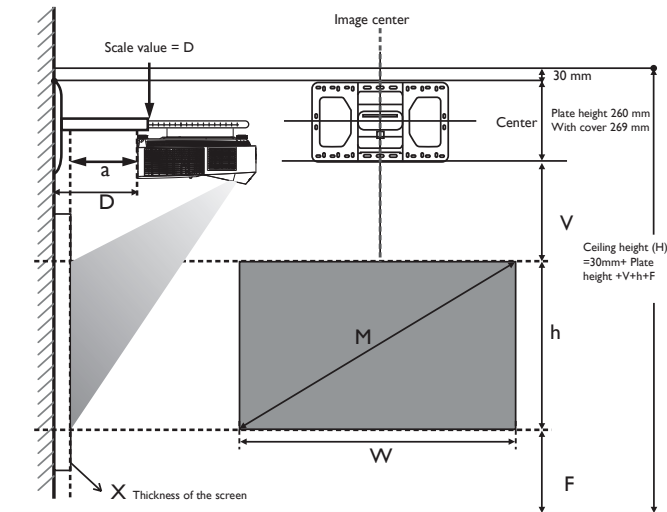

Input and Output Terminals

- ① USB Type A (5V, 1.5A)
- ② Audio Input (mini jack)
- ③ Audio L / R Input (RCA)
- ④ S-Video Input
- ⑤ PC (D-sub 15pin)
- ⑥ RS232 Input (D-sub 9pin, male)
- ⑦ HDMI-I
- ⑧ HDMI-2 / MHL
- ⑨ USB Type mini B (For PointWrite module)
- ⑩ LAN Port (RJ45 for Network)
- ⑪ USB Type mini B (For service)
- ⑫ IR Receiver (Front)
- ⑬ AC Power Cord inlet
- ⑭ Audio Output (mini jack)
- ⑮ Composite Video Input (RCA)
- ⑯ Monitor Output (D-sub 15pin, Female)

Dimensions

Distance Chart

The screen aspect ratio is 4:3 and the projected picture is in a 4:3 aspect ratio.

Screen size			Minimum Ceiling height	Vertical offset	Installation distance (D)		
Diagonal (M)	Height (H)	Width (W)	H ^a	V	X ^c =0 mm (D=a)	X ^c =30 mm (D=a+30 mm)	
Inch	mm	mm	mm	mm	mm	mm	
73	1854	1113	1483	2359	185.4	118	148
78	1981	1189	1585	2449	198.9	150	180
83	2108	1265	1687	2538	212.3	182	212
88	2235	1341	1788	2628	225.8	214	244
93	2362	1417	1890	2718	239.3	246	276
98	2489	1494	1991	2807	252.7	278	308
100	2540	1524	2032	2843	258.1	291	321
101	2565	1539	2052	2861	260.8	298	328

- a. base on an image 762 mm from the floor, if the image is lower, the min ceiling height is reduced by the measurement.
- b. Assume the thickness of projection screen(X) is 0 mm.
- c. Assume the thickness of projection screen(X) is 30 mm.