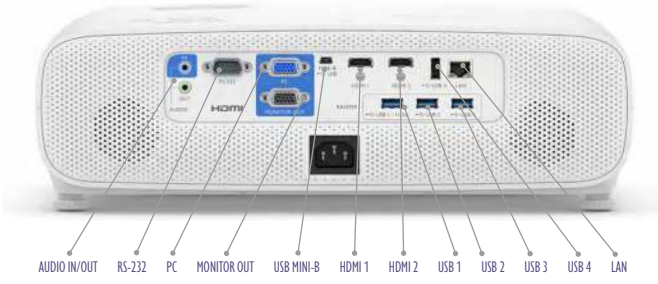

INPUT/OUTPUT TERMINALS