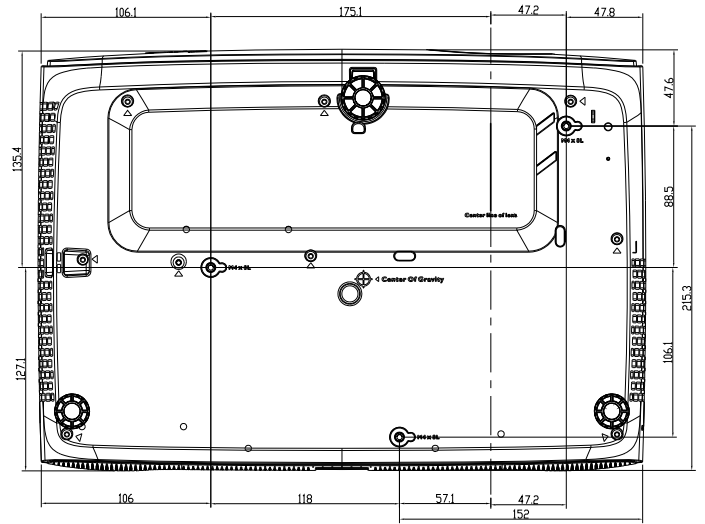

Power

Power Consumptions (Max/Normal/Eco)	350W/340W/280W
Stand-by Power Consumption	Normal < 0.5W
Power Supply	100-240V AC

Dimension and Weight

Product Dimensions (WxHxD)	380 x 127 x 263mm
Product Weight	4.2kg ± 200gr

INPUT/OUTPUT TERMINALS

CEILING / WALL MOUNT CHART

DIMENSIONS

BenQ