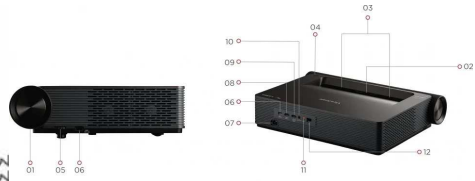

## Key Features

- True 4K HDR  
immersive visual  
experience
- 0.22 ultra short throw  
ratio capable of 100"  
screen from 23cm  
away
- 2nd generation Laser  
Phosphor technology  
with 20,000 hours  
lifespan
- Theater-level audio  
by Harman Kardon  
with Dolby/DTS  
support
- Smart connectivity via  
Wi-Fi and Bluetooth

## Product Description

The X2000B-4K is ViewSonic's first ultra short throw smart laser projector. Combining true 4K UHD resolution, HDR/HLG support, 100% Rec.709 cinematic colors, and custom-built Harman Kardon speakers with Dolby/DTS soundtrack support, the X2000B-4K delivers an audiovisual feast right out of the box. Capable of projecting a 100" image from just 23cm away, the 0.22 ultra short throw ratio offers an immersive experience along with 4 corner and warping adjustment capabilities to turn virtually any surface into a cinema, live concert, or a wonderland beyond your imagination. Built with 2nd generation laser phosphor technology, the X2000B-4K is geared for instant entertainment and ready to accompany you for 20,000 hours of quality visuals. Smart capabilities such as built-in Wi-Fi for wireless content sharing from your mobile devices and Bluetooth for flexible audio options make content streaming easier than it has ever been before.

## OUTPUT

Audio-out (3.5mm):	1
Audio-out (Bluetooth):	1 (BT4.2)
Audio-out (HDMI ARC):	1 (Share with HDMI Input)
Speaker:	25W Cube x2 (10W tweeter + 15W woofer) x2
USB Type A (Power):	2 (USB2.0 - 5V/1.5A x2, share with USB A Input)