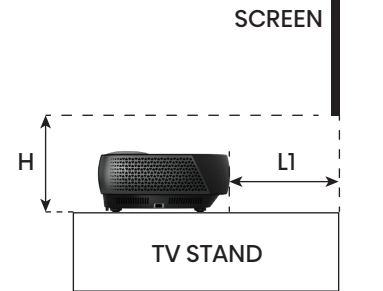

Screen Model | DLT100-A

Physical	Dimensions	88.7" x 50.7" x 1.8" (LxWxD)	
	Weight	65 lbs	
	Packaged Dimensions	96.7" x 59.8" x 8.3" (LxWxD)	
	Packaged Weight	113.6 lbs	
Picture	Screen Size	100" diagonal	
	Resolution	4K	
	Gain	1.2	
	Viewing Angle	36°	
	ALR Type	Fresnel	
	Accessories	Install Manual	Yes
	Mounting Brackets	Yes	
	Gloves	Yes	

Setup Diagrams

H	14 5/8"
L1	11 7/8"
W	>88 5/8"
H1	>70 7/8"
H2	59"
H3	56 1/3"

Recommended TV stand dimensions:
20" Tall x 16" Deep

All product, product specifications, and data are subject to change without notice to improve reliability, function, design or otherwise.

All trademarks and logos used herein are the property of their respective owners.
Copyright © 2021 Hisense USA. All rights reserved.