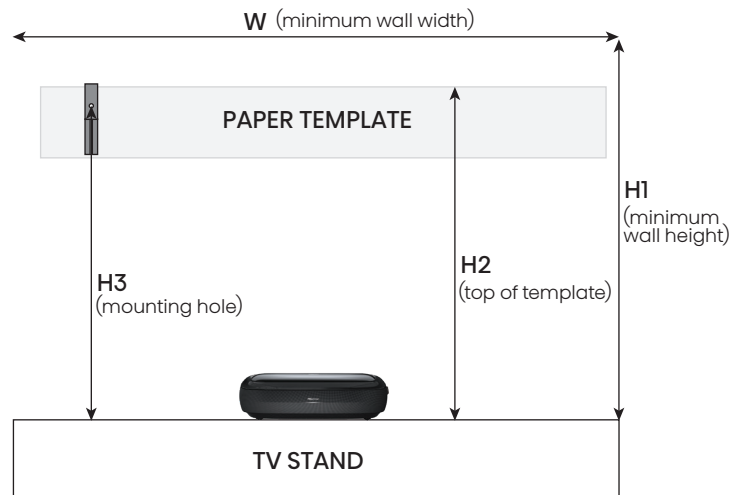

Screen Model | DLT100-A

Physical	Dimensions	88.7" x 50.7" x 1.8" (LxWxD)	
	Weight	65 lbs	
	Packaged Dimensions	96.7" x 59.8" x 8.3" (LxWxD)	
	Packaged Weight	113.6 lbs	
Picture	Screen Size	100" diagonal	
	Resolution	4K	
	Gain	1.2	
	Viewing Angle	36°	
	ALR Type	Fresnel	
	Accessories	Install Manual	Yes
	Mounting Brackets	Yes	
	Gloves	Yes	

Setup Diagrams

H	14 5/8"
L1	11 7/8"
W	>88 5/8"
H1	>70 7/8"
H2	59"
H3	56 1/3"

Recommended TV stand dimensions:
20" Tall x 16" Deep

All product, product specifications, and data are subject to change without notice to improve reliability, function, design or otherwise.

All trademarks and logos used herein are the property of their respective owners.
Copyright © 2021 Hisense USA. All rights reserved.