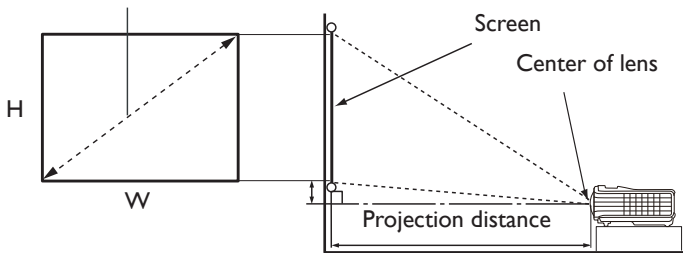

* Lamp life results will vary depending on environmental conditions and usage. Actual product's features and specifications are subject to change without notice.

Input and Output Terminals

- ① HDMI input port
- ② USB Type A port (Power for Touch kit)
- ③ USB Mini-B port
- ④ RGB (PC) signal input jacks
- ⑤ RGB (PC) signal output jack
- ⑥ AC power cord inlet
- ⑦ RS-232 control port
- ⑧ Rear IR remote sensor

Dimensions

Distance Chart

4:3 Screen diagonal

Screen Size				Distance from Screen (mm)	Lowest / Highest Lens position (mm)
Diagonal	Height	Width			
inch	mm	mm	mm		
60	1524	914	1219	738	137
70	1778	1067	1422	862	160
80	2032	1219	1626	985	183
90	2286	1372	1829	1108	206
100	2540	1524	2032	1231	229
110	2794	1676	2235	1354	251
120	3048	1829	2438	1477	274