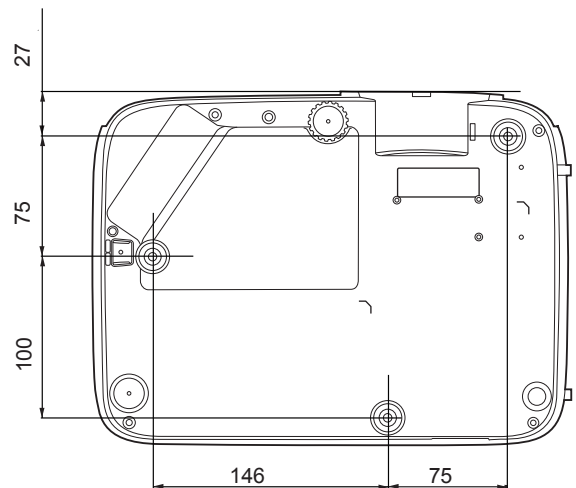

* Lamp life results will vary depending on environmental conditions and usage. Actual product's features and specifications are subject to change without notice.

Input and Output Terminals

- ① HDMI input port
- ② USB Type A port (Power for Touch kit)
- ③ USB Mini-B port
- ④ RGB (PC) signal input jacks
- ⑤ RGB (PC) signal output jack
- ⑥ AC power cord inlet
- ⑦ RS-232 control port
- ⑧ Rear IR remote sensor

Dimensions

Distance Chart

4:3 Screen diagonal

Screen Size				Distance from Screen (mm)	Lowest / Highest Lens position (mm)
Diagonal	Height	Width			
inch	mm	mm	mm		
60	1524	914	1219	738	137
70	1778	1067	1422	862	160
80	2032	1219	1626	985	183
90	2286	1372	1829	1108	206
100	2540	1524	2032	1231	229
110	2794	1676	2235	1354	251
120	3048	1829	2438	1477	274

* The screen aspect ratio is 4 : 3 and the projected picture is in a 4 : 3 aspect ratio

Ceiling Mount Chart

Ceiling/Wall mount screw: M4
(Max L = 25 mm; Min L = 20 mm)

Unit: mm

BenQ Europe B.V.

Meerenakkerweg 1-17
5652 AR Eindhoven
The Netherlands
Tel: +31 88 8889200
Fax: +31 88 8889299