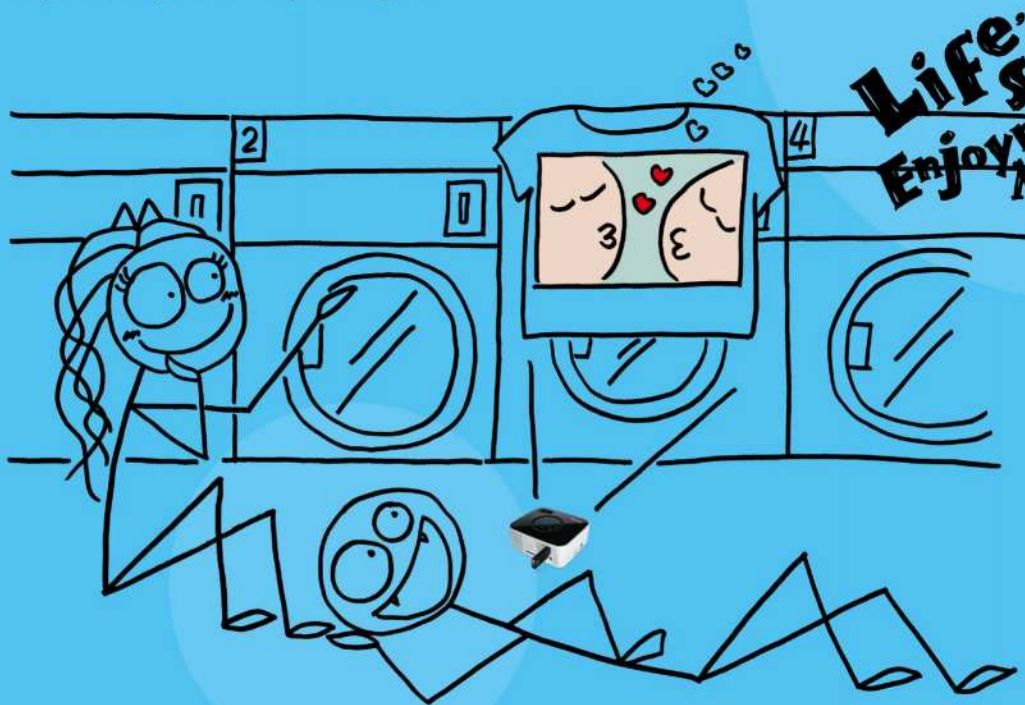

BenQ

Enjoyment Matters

ProSelecta

View :: Compare :: Select - www.ProSelecta.com

Watch Here, Watch There, Watch Everywhere!

The BenQ Joybee GP1 Mini Projector is a palm-sized, pocket projector designed to keep you entertained wherever you go! All you have to do is plug in your personal media device to turn downloaded movies, photos, and even music videos into great big fun! This mini projector is LED-lit to deliver stunning images up to 80" in size! It also comes with an integrated 2W speaker to further enrich your audiovisual enjoyment. So have a seat, relax, and enjoy! With the BenQ Joybee GP1 Mini Projector, things are certainly lookin' great!

**Life's Short.
Enjoyment Matters.**

Easy Set-Up for Big-Time Fun

Start enjoying big-time multimedia entertainment through your everyday personal media devices no matter where you are! Not to mention, you can finally leave your computer at home!

Tripod-Ready for Your Projection Convenience

Stacking books under your projector may be a good idea when you want to get the projection height and angle you want, but here's a better idea – a tripod! The BenQ Joybee GPI Mini Projector can be easily attached to a tripod for precise angling and adjustment.

A Keystone-Perfect View for All Your Projections

With the automatic keystone adjustment, a perfect square is all you'll see. So go ahead and say goodbye to misshaped images, graphics, and charts!

Environmentally Friendly, Inside and Out