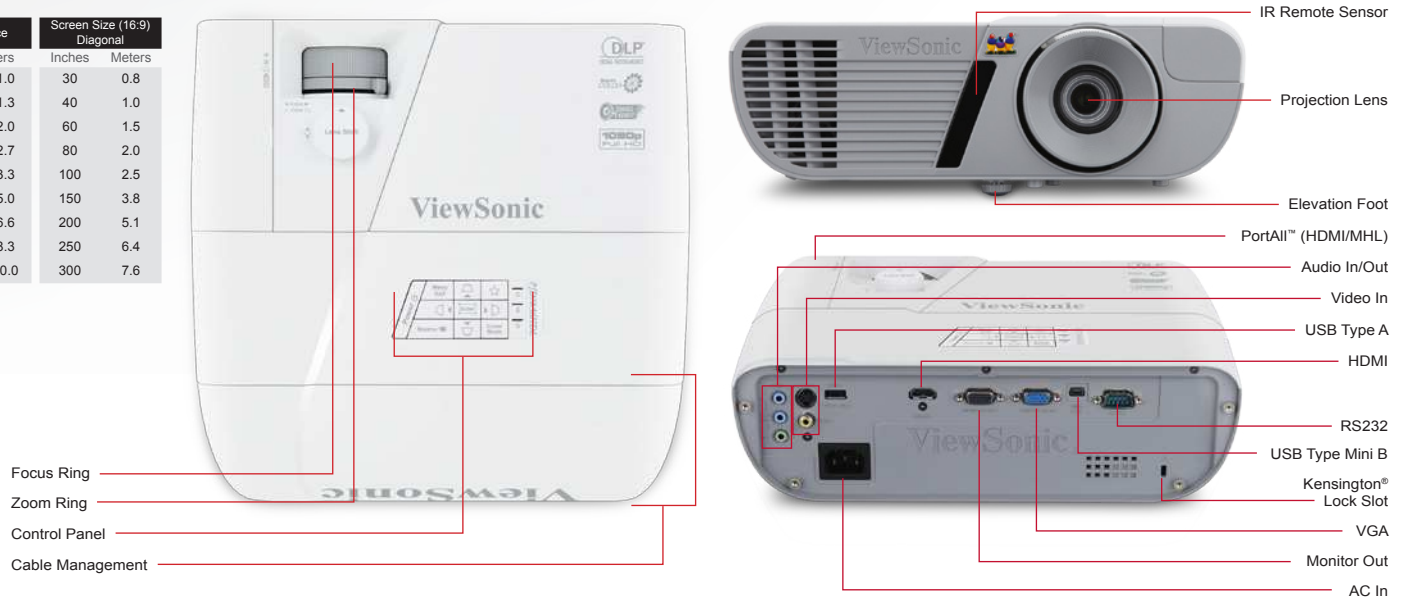

LightStream® Full HD 1080p Projector

PJD7836HDL

Projection Distance		Screen Size (16:9) Diagonal	
Inches	Meters	Inches	Meters
30-39	0.8-1.0	30	0.8
40-52	1.0-1.3	40	1.0
60-78	1.5-2.0	60	1.5
80-105	2.0-2.7	80	2.0
100-131	2.6-3.3	100	2.5
150-196	3.8-5.0	150	3.8
200-261	5.1-6.6	200	5.1
251-327	6.4-8.3	250	6.4
301-392	7.6-10.0	300	7.6

Specifications

DISPLAY	Type	0.65" Digital Micromirror Device (DLP™)
	Resolution	1920 x 1080 (native)
	Lens	1.3x manual optical zoom / manual optical focus
	Keystone	Vertical (± 30°) / Horizontal (± 30°)
	Size	30 – 300 in. / 0.76 – 7.62 m (diagonal)
	Throw Distance	4.2 – 49.9 ft. / 1.29 – 14.28 m
	Throw Ratio	1.15~1.5:1
	Lamp	240 watt
	Light Life	3500 / 6500* (Normal / Eco-mode)
	Brightness	3500 lm
INPUT SIGNAL	Computer and Video	NTSC M(3.58MHz), 4.43MHz, PAL (B, D, G, H, I, M, N, 60), SECAM (B, D, G, L, L1), SD 480i and 576i, ED 480p and 576p, HD 720p, 1080i, 1080p Fh: 15–100KHz, Fv: 24–120Hz
	Frequency	
COMPATIBILITY	PC	Up to 1920x1080
	Mac®	Up to 1920x1080 (may require MAC adapter)
CONNECTOR	Digital Input	HDMI 1.4 (x1) / HDMI/MHL (x1)
	RGB Input	15-pin mini D-Sub (x2)
	Composite Input	RCA jack (x1)
	Audio In	3.5mm mini jack (x2)
	Audio Out	3.5mm mini jack (x1)
	Video Out	15-pin mini D-Sub (x1)
	USB	Type A (power charging) Mini type B (mouse control and maintenance)
	Control	RS232

AUDIO	Speaker	10W (x1)
NOISE LEVEL	Normal / Eco-mode	36 dB / 31 dB
POWER	Voltage	100~240VAC (Auto Switching), 50-60Hz (universal)
	Consumption	350W (max) / <0.5W (stand-by mode)
CONTROLS	Basic	Power, keystone/arrow keys, left/blank, menu/exit, right/panel key lock, mode/enter, auto, source
	OSD	Display, Picture, Source, System Setup (Basic), System Setup (Advanced), Information (See user guide for full OSD functionality)
OPERATING CONDITIONS	Temperature	32–104° F (0–40° C)
	Humidity	10–90% (non-condensing)
	Altitude	0–6000 ft (1828.8m)
DIMENSIONS (W x H x D)	Physical	12.44 x 8.98 x 4.08 in. / 316 x 228 x 103.7 mm
	Packaging	16.14 x 8.86 x 17.72 in. / 410 x 225 x 450 mm
WEIGHT	Net	5.7 lb. / 2.6 kg
	Gross	9.7 lb. / 4.4 kg
REGULATIONS		CB, CCC, cTUVus, CE, FCC, C-Tick, RoHS, RECH, SVHC, WEEE, ErP, EAC, TUV-S Mark (Argentina), KCC, KC, SASO, CECP
WARRANTY		3-year limited warranty on parts and labor, 1-year limited warranty on lamp, 1st year free Express Exchange® service**

Optional Accessories (Sold Separately)

Wireless Presentation Gateway	ViewSync 3
Wireless Presentation Gateway Dongle	WPG-300
3D Active Shutter Glasses	PGD-350
Universal Ceiling Mount	PJ-WMK-006
Carrying Case	PJ-CASE-008
Replacement Lamp	RLC-101

What's in the box?

PJD7836HDL projector, power cable, VGA cable, remote control (batteries included), Quick Start Guide, ViewSonic Wizard CD (with User Guide)