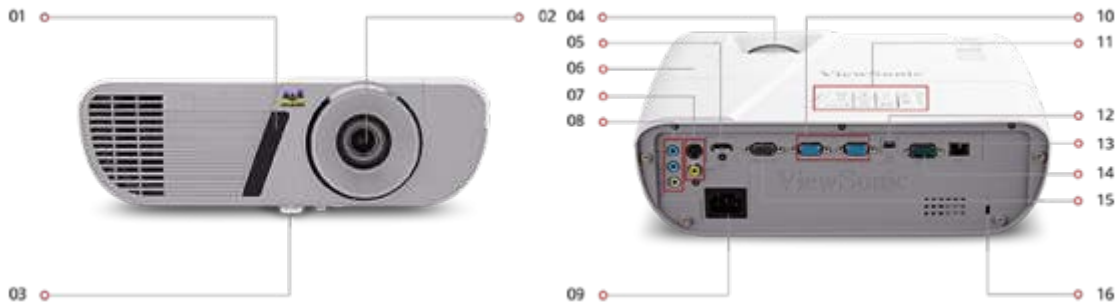

Amazing color accuracy | Secure MHL/HDMI port | Network capable | Smart design | Enhanced sound

1280 x 800
RESOLUTION

3,300
LUMENS

1.21~1.57
THROW
RATIO

The ViewSonic® LightStream™ PJD6550LW WXGA projector features 3,300 lumens, WXGA 1280 x 800 native resolution, an intuitive, userfriendly design and a sleek white chassis. Exclusive SuperColor™ technology offers a wide color gamut for beautiful image production in nearly any environment, while SonicExpert™, ViewSonic's proprietary sound enhancement technology, powers a 10W speaker to deliver incredibly clear and audible sound.

PortAll™—a hidden compartment with an integrated and secure MHL/HDMI port—lets you discretely stream multimedia content from a wireless dongle, or lets you connect to other devices via an HDMI cable. A cable management hood eliminates unsightly cable clutter, and a top lamp door enables easy access for lamp maintenance. With shorter throw ratio, 1.3x optical zoom, H/V keystone correction, corner adjustments, and extensive connectivity, the PJD6550LW provides for flexible and quick set-ups. The PJD6550LW is the ideal projector for both high definition presentations and vibrant multimedia entertainment

Throw Ratio:	1.21–1.57
Display Size (in.):	30 - 300 in. / 0.76 - 7.62 m
Keystone:	Vertical ($\pm 30^\circ$) / Horizontal ($\pm 30^\circ$)
Lens:	1.3x Manual optical zoom / manual optical focus
Light Source (watt):	190
Light Source Life, Normal (hours):	5000
Light Source Life, Dynamic Eco-Mode (hours):	10000
Color Depth:	30 bits, 1.07B Color (10+10+10)
Dynamic Contrast Ratio:	22000:1
Aspect Ratio:	16:10