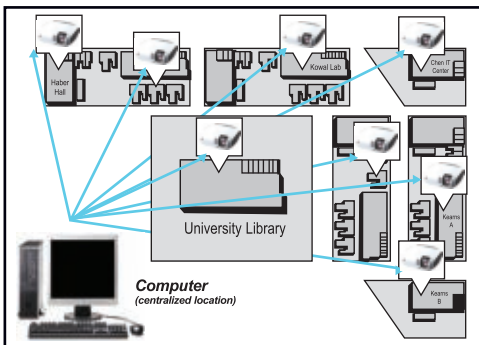

The **on screen menu system** is offered in 21 different languages. The guidance functions provide on-screen help for easy step-by-step operation.

Auto Vertical Keystone Correction: Simply place the projector on a flat surface; the built-in sensors detect the tilt of the projector in relation to the screen, automatically correcting vertical image distortion.

Portability

1.2x Optical Zoom (manual)

The LV-7375 and LV-7370 can project a 60-inch image from as close as 6.3 ft, or a 100-inch image from as close as 10.2 ft.

Easy Access Lamp

Closed Captioning

Local and Remote Monitoring

The RJ-45 network connection allows for local or remote monitoring of several projectors from one computer in a centralized location.

Projecting on a Whiteboard

Whiteboard Mode Off

Whiteboard Mode On

Ease of Installation