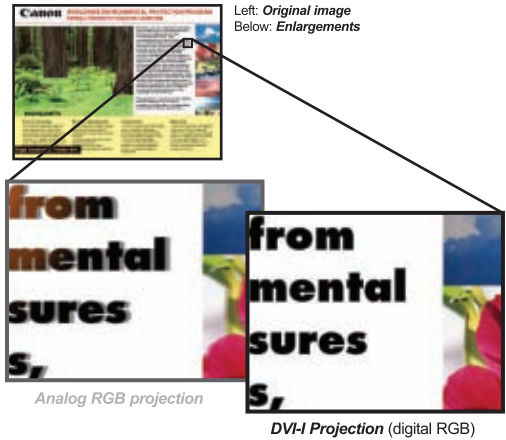

Digital Interface .....

DVI-I (HDCP Compliant) Interface

Canon's LV-Series projectors offer a DVI-I (HDCP compliant) interface. DVI-I interface provides an all-digital connection between the projector and an input source, projecting a clearer picture than an analog signal, with no flickering, blurred lines, ghost images, or color distortion with text display.

The DVI-I interface ensures a digital connection between HDCP compliant devices, such as many of today's cable boxes and Blu-Ray players. High definition 1080i and 720p video signals are fully supported.

Analog vs. Digital Projection