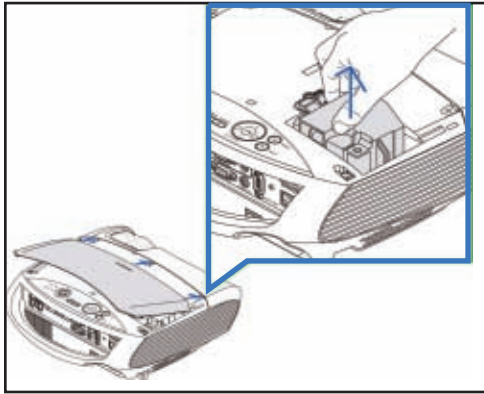

The **on screen menu system** is offered in 21 different languages. The guidance functions provide on-screen help for easy step-by-step operation.

Auto Vertical Keystone Correction: Simply place the projector on a flat surface; the built-in sensors detect the tilt of the projector in relation to the screen, automatically correcting vertical image distortion.

Portability

1.2x Optical Zoom (manual)

The LV-7375 and LV-7370 can project a 60-inch image from as close as 6.3 ft, or a 100-inch image from as close as 10.2 ft.

Easy Access Lamp

Closed Captioning

Local and Remote Monitoring

The RJ-45 network connection allows for local or remote monitoring of several projectors from one computer in a centralized location.

Projecting on a Whiteboard

Whiteboard Mode Off

Whiteboard Mode On

Ease of Installation