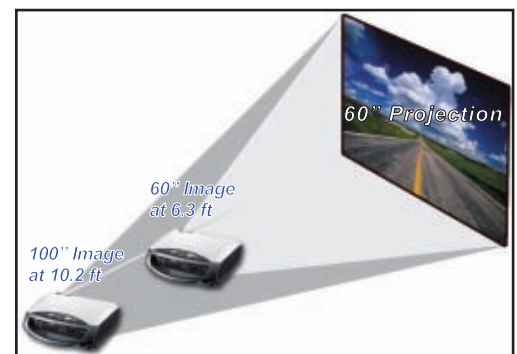

The **manual 1.2x optical zoom lens**, faithfully projects crisp clear images while offering ease of placement for the user. Easily change the screen size to accommodate various venues and/or applications.

The **on screen menu system** is offered in 21 different languages. The guidance functions provide on-screen help for easy step-by-step operation.

Auto Vertical Keystone Correction: Simply place the projector on a flat surface; the built-in sensors detect the tilt of the projector in relation to the screen, automatically correcting vertical image distortion.

Portability

1.2x Optical Zoom (manual)

The LV-7375 and LV-7370 can project a 60-inch image from as close as 6.3 ft, or a 100-inch image from as close as 10.2 ft.

Easy Access Lamp

Closed Captioning

Local and Remote Monitoring