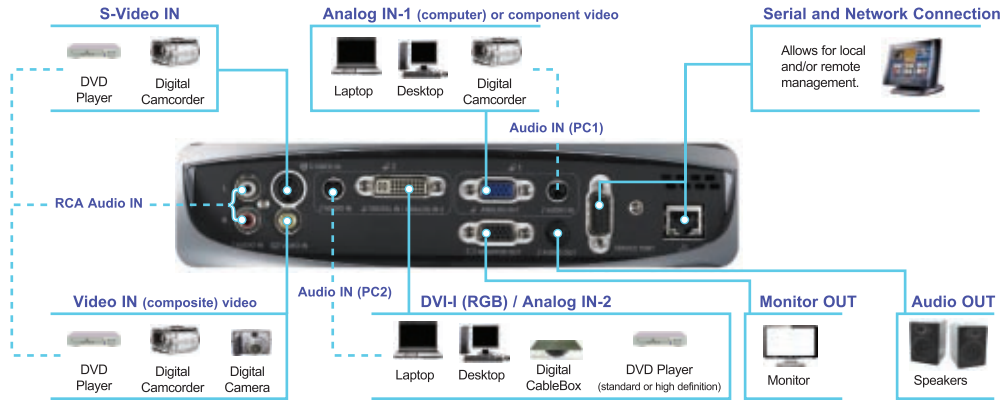

Terminals: Input / Outputs .....

Specifications and Optional Accessories .....

Specifications			
MODELS	LV-8300	LV-7375	LV-7370
ITEM CODE	3518B002	3519B002	3520B002
RESOLUTION	1280 X 800	1024 X 768	
BRIGHTNESS	3000 Lumens	3500 Lumens	3000 Lumens
CONTRAST	500:1		
ASPECT RATIO	16:10	4:3	
ZOOM	1.2x Optical Zoom (Manual)		
FOCUS	Manual		
SCREEN SIZE	21" - 300"		
KEystone CORRECTION	±30° Vertical (Auto / Manual)		
NOISE (Normal / Quiet)	35/29 dB		
INPUTS	DVI-I, VGA, Component, S-Video, Composite, RCA L/R (Audio), Stereo Mini-Jack (Audio), RJ-45, RS-232		
OUTPUTS	VGA, Stereo Mini-Jack (Audio)		
SPEAKER	7W Mono		
DIMENSIONS (W x H x D)	12.48" x 13.23" x 4.37"		
WEIGHT	7.28 lbs		
WARRANTY	3-Year Parts and Labor Limited Warranty / 120-Day Lamp Warranty		

Optional Accessories	
ITEM CODE	Description
7502A001	DVI-D Cable (LV-CA29)
9270A001	Component Cable (LV-CA32)
3523B001	Ceiling Mount (LV-CL15)
3522B003	Replacement Lamp (LV-LP31)

All images are simulated.

©2009 Canon U.S.A., INC. 0132W626 3/09 PRINTED IN U.S.A.

Canon
image*ANYWARE*

1-800-OK-CANON
www.usa.canon.com/projectors

Canon U.S.A., Inc.
One Canon Plaza
Lake Success, NY 11042
U.S.A.

Canon Canada, Inc.
6390 Dixie Road
Mississauga, Ontario L5T 1P7
Canada

www.usa.canon.com/projectors