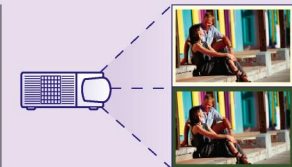

Wall Color Correction for Optimized Picture Quality

Can't find a smooth white wall? Not a problem. BenQ's Wall Color Correction Technology offers a selection of five wall colors to meet the projection demands of various surfaces, even blackboards! Now you can get outstanding projection quality wherever you go.

- light yellow 2174
- pink 2138
- light green 2206
- blue 2210
- blackboard