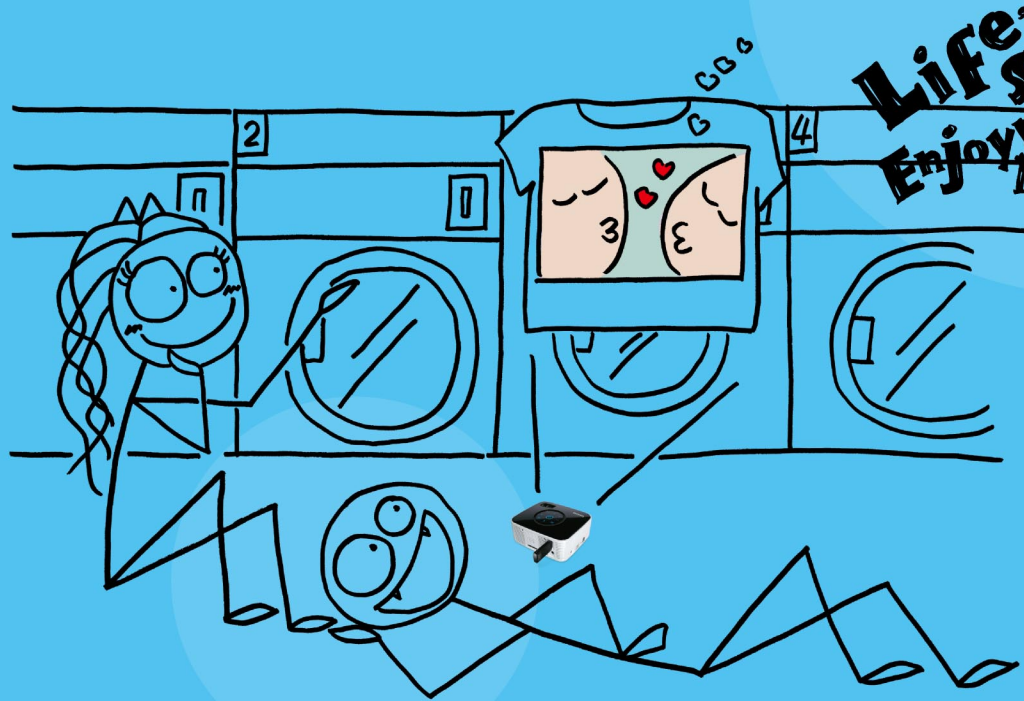

Enjoyment Matters

Watch Here, Watch There, Watch Everywhere!

The BenQ Joybee GP1 Mini Projector is a palm-sized, pocket projector designed to keep you entertained wherever you go! All you have to do is plug in your personal media device to turn downloaded movies, photos, and even music videos into great big fun! This mini projector is LED-lit to deliver stunning images up to 80" in size! It also comes with an integrated 2W speaker to further enrich your audiovisual enjoyment. So have a seat, relax, and enjoy! With the BenQ Joybee GP1 Mini Projector, things are certainly lookin' great!

**Life's Short.
Enjoyment Matters.**

Easy Set-Up for Big-Time Fun

Start enjoying big-time multimedia entertainment through your everyday personal media devices no matter where you are! Not to mention, you can finally leave your computer at home!