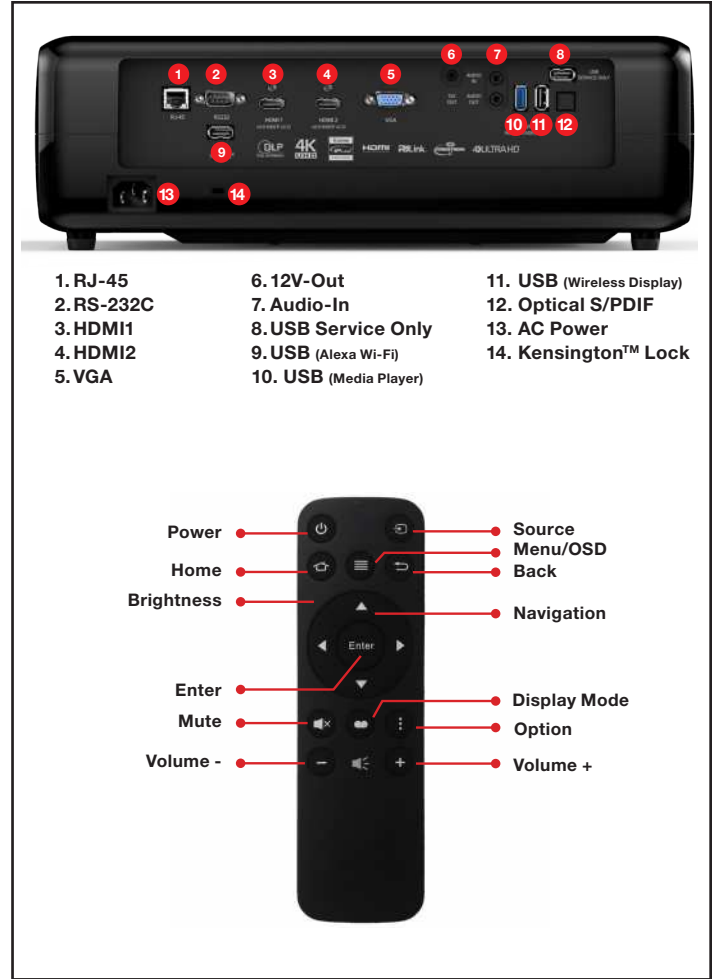

COMPATIBILITY SPECIFICATIONS

Computer Compatibility	4K UHD 2160p, WUXGA, HDTV 1080p, UXGA, SXGA, WXGA+, WXGA (1280 x 800), WXGA, HDTV (720p), XGA, SVGA, VGA, PC and Mac compatible
Video Compatibility	4K UHD 2160p (24/50/60Hz), 1080p (24/50/60Hz), 1080i (50/60Hz), 720p (50/60Hz), 480i/p, 576i/p
HDR Source Compatibility	Ultra HD Blu-Ray player, 4K UHD streaming media device (Roku 4K Ultra, Xbox One S / One X (Ultra HD Blu-ray, 4K media streaming & HDR gaming) and PS4 Pro (4K UHD media streaming and 4K UHD HDR gaming only)
3D Compatibility†	Side-by-side: 1080i50 / 60, 720p50 / 60 Blu-ray 3D / Frame-pack: 1080p24, 720p50 / 60 Over-under: 1080p24, 720p50 / 60
Scan Rate	Vertical: 24Hz to 120Hz / horizontal: 31 to 135 KHz
I/O Connection Ports	2xHDMI 2.0 (w/ HDCP 2.2, MHL 2.1), VGA-in, audio-in (3.5mm), audio-out, S/PDIF out (optical), USB 2.0 (service port), USB (for Alexa Wi-Fi adapter), USB (media playback), USB, RJ-45, RS-232C, 12V trigger
Loop Through (Audio)	Audio passthrough from HDMI to 3.5mm audio out and optical S/PDIF out (2-channel PCM)

PHYSICAL SPECIFICATIONS

Security	Kensington® lock port, password (OSD)
Weight	11.75 lbs.
Dimensions (W x H x D)	15.4" x 5.1" x 11.1"

Warranty

2-year limited warranty, 90-days lamp

What's in the Box

UHD51ALV, lens cap, AC power cord, HDMI cable, remote control, batteries for remote, WUSB Wi-Fi adapter (for Alexa Wi-Fi or wireless screen mirroring), multilingual CD-ROM, user's manual, quick start guide and warranty card

Optional Accessories

Mount, 3D glasses and wireless USB adapter (for wireless screen mirroring or Alexa Wi-Fi replacement)

Accessory Part Numbers

Lamp: BL-FP240E
Remote: BR-3081B
Mount: BM-5001U, OCM815B, OCM818B-RU
Wireless adapter: WUSB
3D DLP Link glasses: ZD302

UPC 796435 81 318 5

Optoma.com

*Light source life is dependent upon many factors, including brightness mode, display mode, usage, environmental conditions and more. Light source brightness can decrease over time.

†3D content can be viewed with DLP Link active shutter 3D glasses when projector is used with a compatible 3D player. Please visit us at Optoma.com for more information.

Copyright © 2018 Optoma Technology, Inc. DLP® and the DLP logo are registered trademarks of Texas Instruments™. Amazon, Alexa and all related logos are trademarks of Amazon.com, Inc. or its affiliates. Assistant is a trademark of Google, LLC. All other trademarks are the property of their respective owners. All specifications subject to change at any time. 08272018