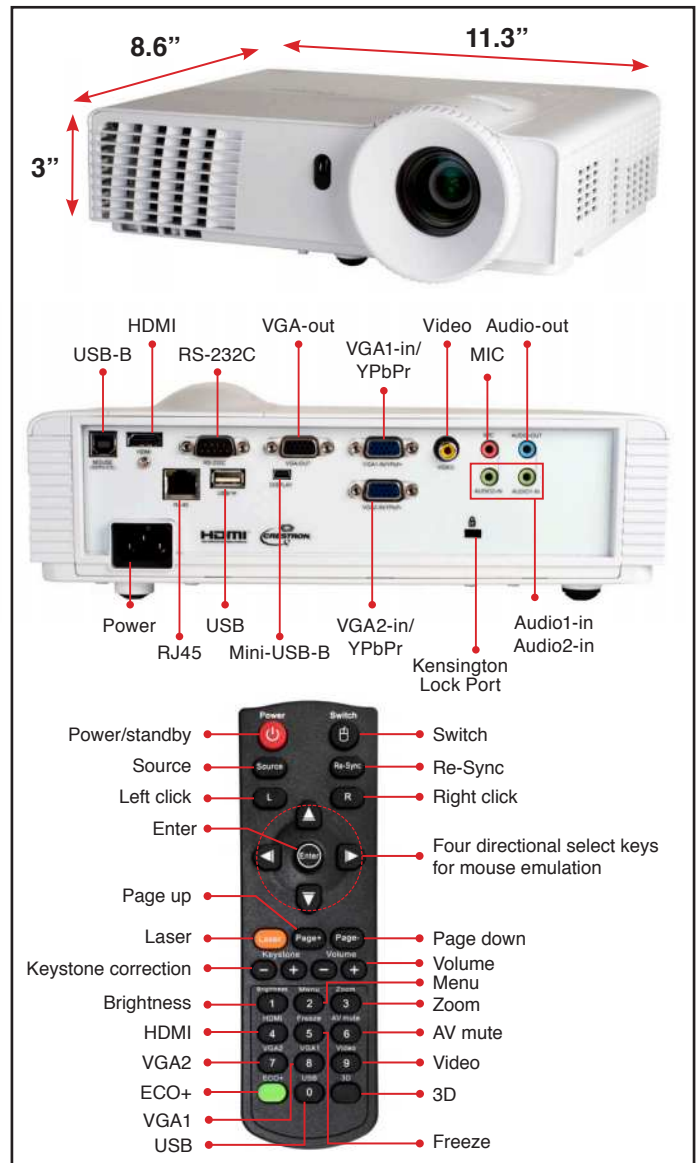

COMPATIBILITY SPECIFICATIONS

Computer Compatibility	UXGA, WXGA, SXGA+, SXGA, XGA, SVGA, VGA resized, VESA, PC and Macintosh compatible
Video Input Compatibility	NTSC, PAL, SECAM, SDTV (480i), EDTV (480p), HDTV (720p, 1080i/p)
3D Compatibility**	720p, XGA, SVGA 120Hz frame sequential
Closed Captioning	Supported
Vertical Scan Rate	24 to 85 Hz, 120Hz
Horizontal Scan Rate	15.3 to 91.1 KHz
User Controls	Complete on-screen menu
I/O Connection Ports	HDMI 1.3, two VGA-in, VGA-out, composite video, two Audio-in, Audio-out, Mic-in, RS- 232, USB Type B for mouse, USB Type A for wireless or thumb drive, RJ45, mini-USB Type B for display
Loop Through (Audio, VGA)	Monitor: D-Sub 15-pin VGA output Audio stereo mini-jack output (functional in both normal and standby modes)

PHYSICAL SPECIFICATIONS

Security	Kensington® lock port, security bar and keypad lock
Weight	4.4 lbs
Dimensions (W x D x H)	11.3" x 3.0" x 8.6"

*Lamp life is dependent upon many factors, including lamp mode, display mode, usage, environmental conditions and more. Lamp brightness can decrease over time.

**3D source, 3D content & 3D glasses are required for 3D viewing.

Warranty

Three-year Optoma Express Replacement Service, One-year on lamp

What Comes in the Box

AC power cord, VGA to VGA cable, remote control, batteries for remote control, carrying case, lens cap, CD-ROM users manual, quick start card and warranty card

Optional Accessories

Ceiling mount, mini USB WiFi dongle, HDMI cable, VGA to component cable, DLP Link 3D glasses, RS-232 cable and Optoma screens

Part Numbers

Lamp: BL-FP240B Remote: BR-5039L Case: BK-4023

UPC

TX635-3D: 796435 41 786 4
TW635-3D: 796435 41 785 7

www.OptomaUSA.com

Optoma
Projector Expert

Copyright © 2012 Optoma Technology, Inc. DLP® and the DLP logo are registered trademarks of Texas Instruments. All other trademarks are the property of their respective owners. All specifications subject to change at any time.