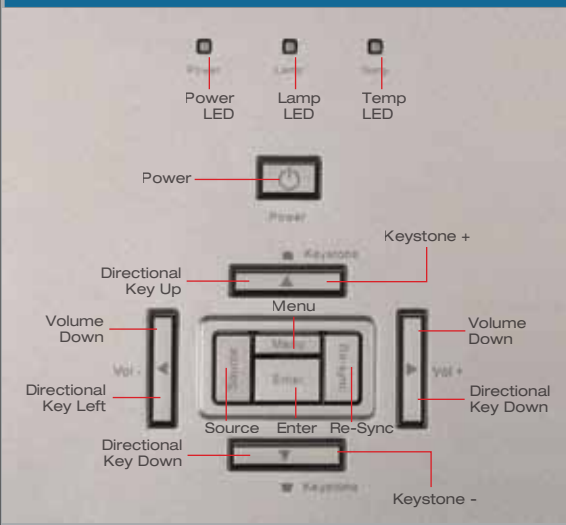

TH1060 | HD 1080p Projector

Projection Distance/Image Size

Projection Distance (Feet)	Maximum Diagonal (Inches)	Minimum Diagonal (Inches)
6	52	43
8	69	58
10	87	72
12	104	87
14	121	101
16	139	115
18	156	130

Control Panel

Optional Accessories

Lamp:	BL-FP280E
Mount:	BM-5001U
Remote:	BR-5033L
Carrying Case:	BK-4013
HDMI Cable (7.5m):	BC-DDHMX08
HDMI Cable (5m):	BC-HMHMX05
Component to VGA Adapter:	BC-CRVGYX00
Component Cable (2m):	BC-CRCRXX02
Composite Cable (2m):	BC-COCOXX02
92" 16:9 Manual Pull-Down Screen:	DS-9092PMG+
Power Cord (11m):	BC-PUPIX11

Specifications

Display Technology:	Single 0.65" DC2 DMD DLP® Technology by Texas Instruments
Resolution:	HD (1920 x 1080)
Brightness (Typical):	3500 ANSI Lumens
Contrast Ratio:	2500:1 (Full On/Full Off)
Lamp Type:	280W P-VIP
Lamp Life (STD/Bright)*:	Estimated at 3000/2000 Hours
Throw Ratio:	1.59 to 1.91:1 (Distance/Width)
Image Size (Diagonal):	23.6" to 300" (0.6 to 7.62 m)
Projection Distance:	3.28' to 32.8' (1.0 to 10 m)
Noise Level (STD/Bright):	28dB/30dB
Remote Control:	IR Remote Mouse with Laser Pointer
Computer Compatibility:	HD, UXGA, WXGA, SXGA+, SXGA, XGA, SVGA, VGA Resized, VESA, PC and Macintosh Compatible
Video Compatibility:	NTSC, PAL, SECAM, SDTV (480i), EDTV (480p), HDTV (720p, 1080i/p)
Aspect Ratio:	16:9 Native, 4:3 & 16:10 Compatible
Projection Lens:	F=2.5-2.76, f=23.5-28.2 mm, 1.2x Manual Zoom & Focus
Offset:	115%
Loop Through:	Monitor: D-Sub 15-Pin VGA Output (Functional in Both Normal and Standby Modes)
Audio:	3-Watt Stereo Speaker
Keystone Correction:	± 15° Vertical
Vertical Refresh Rate:	50 to 85 Hz
Horizontal Scan Rate:	15, 31 - 90 KHz
Power Supply:	AC Input 100-240V, 50-60 Hz, Auto-Switching
Power Consumption:	370 Watts Max (Bright), 300 Watts (STD) <1 Watt (Standby)
Weight:	7.8 lbs (3.53 kg)
Dimensions (W x H x D):	12.8" x 4.29" x 10.19" (326 x 109 x 259 mm)
Operating Temperature:	41° to 104°F (5° to 40°C), 85% Max Humidity, Adjustable Fan Speed for High Altitude Application
Displayable Colors:	1.07 Billion
Projection Method:	Front, Rear, Ceiling Mount, Table Top
Uniformity:	85%
Security:	Kensington® Lock and Keypad Lock
I/O Connectors:	Two HDMI, VGA-In, VGA-Out, Component, S-Video, Composite Video, Stereo RCA Audio-In, Stereo Audio-In, Stereo Audio-Out, +12V Trigger, USB, RS-232 and RJ45
Standard Accessories:	AC Power Cord, VGA to VGA Cable, Remote Control, Batteries for Remote, Carrying Case, Lens Cap, Multilingual CD-ROM User's Manual, Quick Start Card and Warranty Card
Optional Accessories:	HDMI Cable, Ceiling Mount, VGA to Component Cable, S-Video Cable, Composite Video Cable, RS-232 Cable and Panoview™ Series Screens
Warranty:	Three Years Optoma Express Replacement Service, One Year on Lamp
UPC:	796435 41181 7

www.optoma.com

*Lamp life is dependent upon many factors, including lamp mode, display mode, usage, environmental conditions and more. Lamp brightness can decrease over time.

Optoma