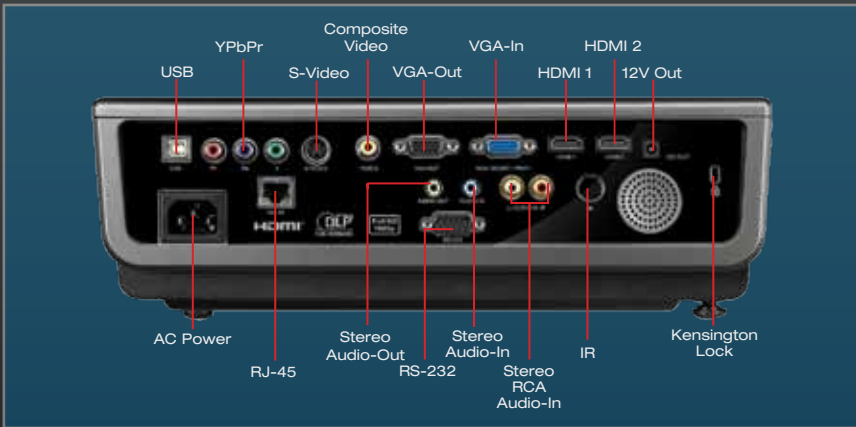

Fully Loaded High Definition

The Optoma TH1060, a native 1080p high definition DLP projector, delivers clear widescreen images to ensure that your audience experiences the full impact of your message. Bright enough for use in large conference rooms and classrooms, the Optoma TH1060 includes a wide range of analog and digital connectivity options for your high resolution sources. With the Crestron RoomView® user-friendly interface, you can easily monitor, manage and control the Optoma TH1060 remotely via RJ45 connectivity.

TH1060 FEATURES

- ❑ HD Native (1920X1080) DLP® by Texas Instruments with BrilliantColor™ Technology
- ❑ Bright images and high contrast ratio – 3500 ANSI lumens and 2500:1 contrast ratio (full on/full off)
- ❑ Presentation-friendly IR remote with USB mouse function and laser pointer
- ❑ Crestron RoomView® for projector management and control via RJ45 connection
- ❑ Environment-friendly – consumes <1 watt of power in standby mode
- ❑ Includes closed captioning