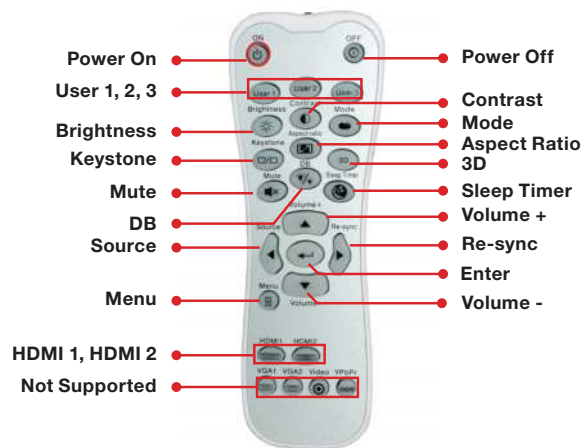

### COMPATIBILITY SPECIFICATIONS

<b>Computer Compatibility</b>	UHD, FHD, HD, WXGA, UXGA, SXGA, XGA, SVGA, VGA, Mac
<b>Video Input Compatibility</b>	PAL (B, D, G, H, I, M, N, 576i/p), NTSC (M, 4.43/3.58 MHz, 480i/p), SECAM (B, D, G, K, K1, L) HD (1080i, 720p), 4K UHD
<b>3D Compatibility†</b>	Side-by-side: 1080i50 / 60, 720p50 / 60 Frame-pack: WUXGA24, 720p50 / 60 Over-under: WUXGA24, 720p50 / 60
<b>Vertical Scan Rate</b>	24 - 120Hz
<b>Horizontal Scan Rate</b>	31 - 135Hz (120Hz for 3D)
<b>User Controls</b>	Complete on-screen menu adjustment in 27 languages
<b>I/O Connection Ports</b>	1 x HDMI (2.0 with HDCP 2.2), 1 x HDMI (1.4a), audio-out, 3D Sync port, USB power
<b>Loop Through (Audio)</b>	Yes

### PHYSICAL SPECIFICATIONS

<b>Security</b>	Security bar, Kensington© lock, password protection
<b>Weight</b>	6.2 lbs.
<b>Dimensions (W x H x D)</b>	12.44" x 4.27" x 9.7"

- 1. HDMI1-In (1.4a)
- 2. HDMI2-In (2.0)
- 3. USB power
- 4. 3D Sync
- 5. Audio-Out
- 6. AC Power
- 7. Kensington™ Lock

- Power On
- User 1, 2, 3
- Brightness
- Keystone
- Mute
- DB
- Source
- Menu
- HDMI 1, HDMI 2
- Not Supported
- Power Off
- Contrast
- Mode
- Aspect Ratio
- 3D
- Sleep Timer
- Volume +
- Re-sync
- Enter
- Volume -