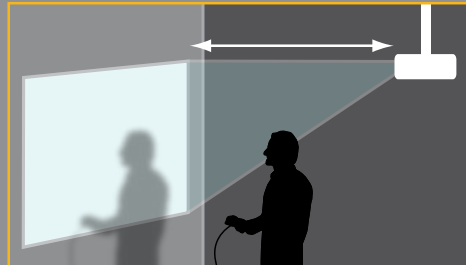

Get moving

Shadow free gaming

With the advent of motion controlled gaming from the Playstation®3 Move, Xbox 360 Kinect and of course the Nintendo Wii, gamers need, more than ever, to be on their feet. In the past, this might have been a problem, as some projectors were positioned behind the player causing an on-screen shadow. Now, using a special “short-throw” lens developed by Optoma, the GT750-XL can be placed much closer to your screen, eliminating the shadow that might have made your motion-controlled gaming all but impossible.

GT750-XL

Normal Projector

3D motion-controlled gaming

Not only do new titles for Playstation®3 Move and Xbox 360 Kinect often support motion-control, but many are in 3D too! Imagine being able to control your avatar not only using “Kinect” or PS3™ Move but in stunning 3D as well. Well now you can enjoy this incredible 3D motion-controlled experience, for the closest thing to your very own virtual reality suite.