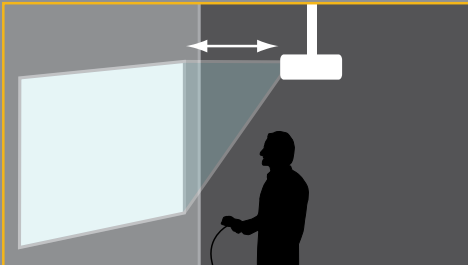

Get moving

Shadow free gaming

With the advent of motion controlled gaming from the Playstation®3 Move, Xbox 360 Kinect and of course the Nintendo Wii, gamers need, more than ever, to be on their feet. In the past, this might have been a problem, as some projectors were positioned behind the player causing an on-screen shadow. Now, using a special “short-throw” lens developed by Optoma, the GT750-XL can be placed much closer to your screen, eliminating the shadow that might have made your motion-controlled gaming all but impossible.

GT750-XL