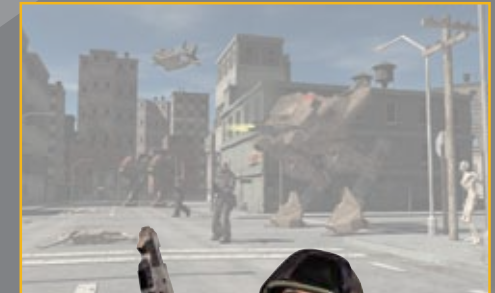

Traditional Home Cinema projector with the lights on