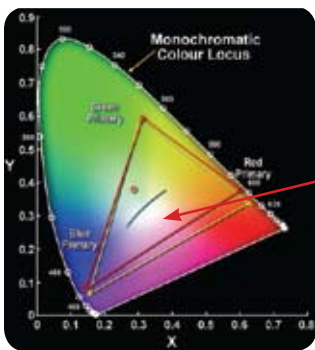

- 2500 ANSI Lumens to highlight the finest detail in ambient light conditions
- Designer styling and compact at 2kg; as versatile on the move as it is when installed
- BrilliantColor™ and 2200:1 contrast gives exceptional colour to create crystal clear presentations and video
- Optoma 5 Year Colour Guarantee*
- 5 Year Imager Guarantee providing consistent pixel performance***
- Comprehensive PC, Video, DVD and games consoles connectivity includes: VGA, Component & SCART capabilities
- Native XGA and zoom lens – for sharp, detailed images and movies
- DLP® Filter-free design for zero maintenance – No routine servicing

- Express start-up & cool down
- Built in speaker for multi media use
- Long Lamp Life – 3000 hours standard

BrilliantColor™ maximises colour accuracy for deeper saturated colours

Optoma guarantees colour quality will remain as new for 5 years*