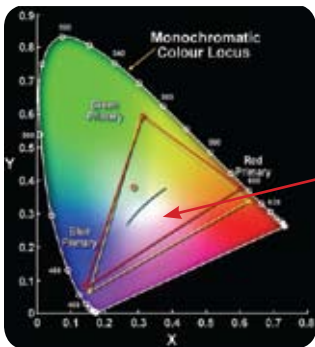

- Extensive RS232 Command list for AV installations
- Password Security for added Protection
- Long Lamp Life - 3000 hours standard

BrilliantColor™ maximises colour accuracy for deeper saturated colours

Optoma guarantees colour quality will remain as new for 5 years*

BrilliantColor™

Specifications

EP721i		
Native Resolution	SVGA 800 x 600	
Compressed Resolution	Up to UXGA (1600 x 1200)	
Brightness	2500/1500 ANSI Lumens (BRIGHT/STD mode)	
Contrast	2000:1	
Noise Level	30dB	
Lamp Life**	3000/2000 (STD/BRIGHT mode)	
Display Technology	Single 0.55" SVGA type X DMD chip	
Weight / Dimensions (W x D x H)	2 kg / 259 x 188 x 71.5mm	
Remote Control	Full Function Remote Mouse with Laser and Direct Source selecting	
INPUTS:	DVI-I (HDCP)	HDMI via adaptor
		2nd VGA via adaptor
	VGA In	Component via adaptor
		SCART via adaptor
	S-Video	Composite via adaptor
		3.5mm Stereo Jack, USB (remote mouse)
CONTROL	RS232 3 Pin Mini DIN	
OUTPUTS:	PC 15 Pin D-Sub (monitor loop-through)	
Audio	1 x 1W Speaker	
Aspect Ratio	4:3 Native, 16:9 Compatible	
Keystone Correction	± 40 Degrees Vertical	
On Screen Display	16 Languages: English, German, French, Italian, Spanish, Portuguese, Polish, Dutch, Russian, Finnish, Swedish, Greek, Norwegian/Danish, Hungarian, Czech & Arabic	
Video Compatibility	PAL SECAM 576i/p, NTSC 480i/p, HD 720p/1080i	
Uniformity	85%	
Displayable Colours	16.7 Million	
Projection Lens	F=2.41 ~ 2.55, f=21.79 ~ 23.99mm, 1.1x Manual Focus	
Throw Ratio	1.95 ~ 2.15:1 (Projection Distance:Image Width)	
Projection Distance	1.2 - 12m	
Image Size	0.70 - 7.70m (27.49" - 303.12") Diagonal 4:3	
Horizontal / Vertical Scan Rate	15 - 100kHz / 43 - 85Hz	
Power Supply	100-240V, 50-60Hz with PFC Power Supply	
Power Consumption	237W BRIGHT mode < 10W Standby mode 211W STD mode < 10W Standby mode	
Operating Conditions	Operating: 5 - 40 °C, 80% Humidity (Max), 3000m Altitude (Max)	
Security	One Kensington Lock Port, Password Protection	
Standard Accessories	Lens Cover, AC Power Cord, VGA Cable, S-Video & Composite adaptor, USB Cable, Full Function Remote, Batteries x 2, Soft Carry Bag, Quick Start Guide, CD User Manual, Warranty, WEEE Card	
RoHS	Compliant	
Lamp Warranty	6 months or 1000 hours - whichever is soonest	
Warranty	Warranty will vary by country. Please see www.optomaeurope.com or ask your local supplier for details	
Colour Guarantee*	5 Years	

EP721i Projection Distance 1.2 - 12m (4:3 Aspect Ratio)							
Projection Distance (m)	Max. Horizontal Image size (m)	Min. Horizontal Image size (m)	Max. Screen Height (m)	Min. Screen Height (m)	Max. Diagonal Image Size (m)	Max. Diagonal Image Size (Inch)	Max. Image Offset (m)
1.20	0.62	0.56	0.46	0.42	0.77	30.31	0.07
2.00	1.03	0.93	0.77	0.70	1.28	50.52	0.12
2.50	1.28	1.16	0.96	0.87	1.60	63.15	0.14
3.00	1.54	1.40	1.16	1.05	1.92	75.78	0.17
4.00	2.05	1.86	1.54	1.40	2.57	101.04	0.23
5.00	2.56	2.33	1.93	1.75	3.21	126.30	0.29
6.00	3.08	2.79	2.31	2.10	3.85	151.56	0.35
7.00	3.59	3.26	2.70	2.45	4.49	176.82	0.40
8.00	4.10	3.72	3.08	2.80	5.13	202.08	0.46
9.00	4.62	4.19	3.47	3.15	5.77	227.34	0.52
10.00	5.13	4.65	3.86	3.50	6.42	252.60	0.58
11.00	5.64	5.12	4.24	3.85	7.06	277.86	0.64
12.00	6.15	5.58	4.63	4.20	7.70	303.12	0.69

For guide purposes only