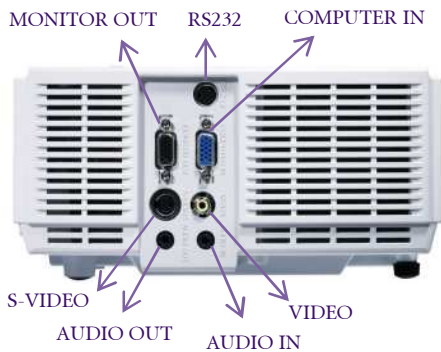

Projection System	DLP™ technology by Texas Instruments®		
Panel	XGA 2xLVDS DMD™ x 1		
Native Resolution	XGA (1024 x 768)		
Brightness	2000 ANSI lumens		
Contrast Ratio	2000:1 (Full on/Full off)		
Aspect Ratio	4:3 Native, 16:9 Selectable		
Color	Full 16.7 million color palette		
Lens	F=2.51 to 2.69, f=21.95 ~ 24.18 mm		
Zoom Ratio	Manual Zoom, 1.10:1		
Image Size (Diagonal)	30" to 300"		
Throw Ratio	1.97 ~ 2.16		
Lamp	180W, 3500/4000 hours (Normal/Economic mode)		
Computer Compatibility	VGA(640 x 480) to SXGA(1280 x 1024)		
HDTV Compatibility	480i, 480p, 576i, 576p, 720p, 1080i		
Video Compatibility	NTSC, PAL, SECAM		
Horizontal Frequency	31-79 kHz		
Vertical Scan Rate	50-85 Hz		
Input Terminals	PC	Analog RGB: D-sub 15 pin x 1	
		Component Video: D-sub 15 pin (Shared with Analog RGB connector)	
		S-Video: Mini Din 4 pin x 1	
		Composite Video: RCA x 1	
	Audio	Stereo mini jack x 1	
Output Terminal	PC	D-sub (15 pin) X 1	
	Audio	Stereo mini jack x 1 2 Watt Speaker x 1	
Control Terminal	Serial Connector : RS232 (8 pin Mini Din) x 1		
Dimensions(W x H x D)	273 x 108 x 215 mm (10.7 x 4.25 x 8.46 inches)		
Weight	2.4 kg (5.3 lbs)		
Power Supply	90-240V AC 50-60 Hz		
Power Consumption	240W		
Audible Noise	33/30 dB (Normal/Economic mode)		
On-Screen Display Languages	English/ French/ German/ Italian/ Spanish/ Russian/ Traditional Chinese/ Simplified Chinese/ Japanese/ Korean/ Swedish/ Dutch/ Turkish/ Czech/ Portuguese / Thai/ Polish		
	<b>PC Input:</b>	<b>A/V Input:</b>	
Picture Modes	PC Mode	PC Mode	
	Movie Mode	Movie Mode	
	sRGB Mode	sRGB Mode	
	User Mode	User Mode	
	White Board Mode		
	Black Board Mode		
	Green Board Mode		
	Functions	Brilliant Color	Wall Color Correction
		Standby D-Sub Output	Blank
		Auto Source (Auto Search)	Security Password
Resolution Reminder		High Altitude Mode	
11 Sets of Picture Mode		Freeze	
Power Saving (Auto off)		Lamp Care	
Accessories (Standard)	Quick Start Guide	Remote Control	
	Manual CD	Batteries for R/C	
	Power Cord	VGA Cable	
Accessories (Optional)	Ceiling Mounting Kit	Spare Lamp Kit	
	Presentation Plus	Soft Carry Case	