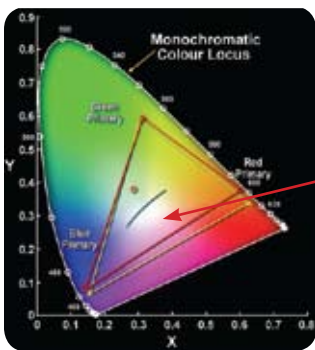

- Extensive RS232 Command list for AV installations
- Password Security for added Protection
- Long Lamp Life - 3000 hours standard

BrilliantColor™ maximises colour accuracy for deeper saturated colours

Optoma guarantees colour quality will remain as new for 5 years*

BrilliantColor™