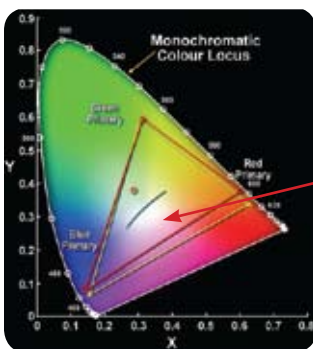

- Extensive RS232 Command list for AV installations
- Password Security for added Protection
- Long Lamp Life - 3000 hours standard

BrilliantColor™ maximises colour accuracy for deeper saturated colours

Optoma guarantees colour quality will remain as new for 5 years*

BrilliantColor™