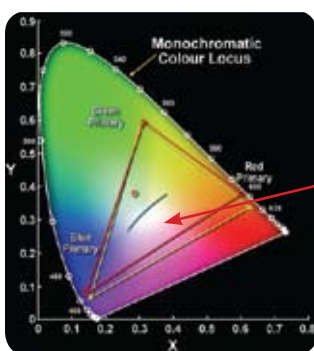

- 2300 ANSI Lumens to highlight the finest detail in ambient light conditions
- Designer styling and compact at 2kg; as versatile on the move as it is when installed
- BrilliantColor™ and 2200:1 contrast gives exceptional colour to create crystal clear presentations and video
- Optoma 5 Year Colour Guarantee*
- 5 Year Imager Guarantee providing consistent pixel performance***
- Comprehensive PC, Video, DVD and games consoles connectivity includes: VGA, Component & SCART capabilities
- Native XGA and zoom lens – for sharp, detailed images and movies
- DLP® Filter-free design for zero maintenance – No routine servicing

- Express start-up & cool down
- Built in speaker for multi media use
- Long Lamp Life – 3000 hours standard

BrilliantColor™ maximises colour accuracy for deeper saturated colours

Optoma guarantees colour quality will remain as new for 5 years*