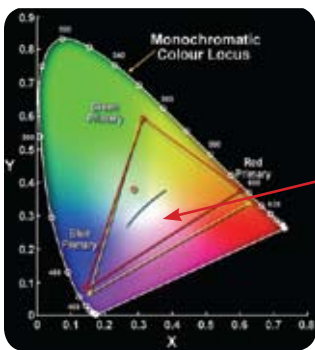

- Express start-up & cool down
- Built in speaker for multi media use
- Long Lamp Life – 3000 hours standard

BrilliantColor™ maximises colour accuracy for deeper saturated colours

Optoma guarantees colour quality will remain as new for 5 years*

BrilliantColor™

Specifications

	DS306i
Native Resolution	SVGA 800 x 600
Compressed Resolution	Up to UXGA (1600 x 1200)
Brightness	2300 ANSI Lumens
Contrast	2000:1
Noise Level	30dB
Lamp Life**	3000/2000 (STD/BRIGHT mode)
Display Technology	Single 0.55" SVGA type X DMD chip DLP® Technology by Texas Instruments
Weight / Dimensions (W x D x H)	2 kg / 259 x 188 x 71.5mm
Remote Control	Full Function Remote Mouse and Direct Source selecting
INPUTS:	15 Pin D-Sub VGA (SCART & Component via adaptor) S-Video 4 Pin Mini Din Composite RCA 3.5mm Stereo Jack USB (remote mouse)
Audio	1 x 1W Speaker
Aspect Ratio	4:3 Native, 16:9 Compatible
Keystone Correction	± 40 Degrees Vertical
On Screen Display	16 Languages: English, German, French, Italian, Spanish, Portuguese, Polish, Dutch, Russian, Finnish, Swedish, Greek, Norwegian/Danish, Hungarian, Czech & Arabic
Video Compatibility	PAL SECAM 576i/p, NTSC 480i/p, HD 720p/1080i
Uniformity	85%
Displayable Colours	16.7 Million
Projection Lens	F=2.41 ~ 2.55, f=21.79 ~ 23.99mm, 1.1x Manual Focus
Throw Ratio	1.95 ~ 2.15:1 (Projection Distance:Image Width)
Projection Distance	1.2 - 12m
Image Size	0.70 - 7.70m (27.49" - 303.12") Diagonal 4:3
Horizontal Scan Rate	15 - 100kHz
Vertical Scan Rate	43 - 85Hz
Power Supply	100-240V, 50-60Hz with PFC Power Supply
Power Consumption	237W BRIGHT mode < 10W Standby mode 211W STD mode < 10W Standby mode
Operating Conditions	Operating: 5 - 40 °C, 80% Humidity (Max), 3000m Altitude (Max)
Security	One Kensington Lock Port, Password Protection
Standard Accessories	Lens Cover, AC Power Cord, VGA Cable, USB Cable, Full Function Remote, Batteries x 2, Quick Start Guide, CD User Manual, Warranty, WEEE Card
RoHS	Compliant
Lamp Warranty	6 months or 1000 hours - whichever is soonest
Warranty	Warranty may vary by country. Please see www.optomaeurope.com or ask your local supplier for details
Colour Guarantee*	5 Years