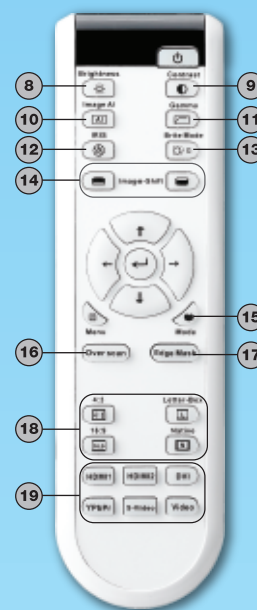

HD803 Remote Control

8 Brightness	9 Contrast
10 Image AI	11 Image gamma preset selection
12 IRIS Control	13 Bright Mode
14 Image Shift	15 Preset image modes selection
16 Overscan Control	17 Edge Masking Tool
18 Display aspect ratio selection	19 Input selection

www.optoma.com
Home Theater
Projector
HD803

AVAILABLE AT

[OP-ROA-20071025]

Optoma

Full HD
1080P