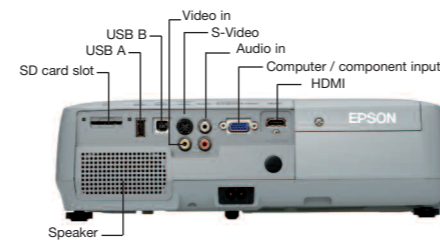

Rear view EB-W6

For further information please contact your local Epson office or visit www.epson-europe.com

Austria 0810/20 01 13 (0,07 €/min.) Belgium 070/350 120 (0,1735 €/min.) Czech 800/142 052 Denmark 44 50 85 85
Finland 0201 552 091 France 0892 899 999 (0,34 €/min.) Germany 01805/23 41 10 (0,14 €/min.) Greece 210-8099499
Hungary 06800 147 83 Ireland 1 800 409132 Italy 02-660321 10 (0,12 €/min.) Luxembourg 900/43010 (0,24 €/min.)
Middle East +9714 8818934 Netherlands 0900-5050808 (0,05€/oproep + 0,15€/min.) Norway 22 06 42 80
Poland 0-0-800 4911299 (0,16 zł/min.) Portugal 707 222 111 Russia (095) 777-03-55 Slovakia 0850 111 429
South Africa (+2711) 465-9621 Spain 93 582 15 00 Sweden 0771-400135 (Mobilsamtal - 0,99kr/min.,
Lokala samtal - 0,30kr/min., Utlandssamtal - 0,89kr/min.) Switzerland 0848 448820 (4-8 cent/min.) Turkey (0212) 3360303
United Kingdom 08702 416900

Entity carrying out management and coordination pursuant to article 2497 bis of Civil Code: Epson Europe BV.

Trademarks and registered trademarks are the property of Seiko Epson® Corporation or their respective owners. Product information is subject to change without prior notice.