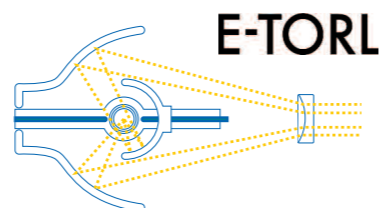

Economical and ecological

Epson projectors are designed and manufactured according to our strict Environmental Management System, which is based on ISO 14001. The Epson EB-S6, EB-X6 and EB-W6 projectors operate on reduced power and incorporate innovative environmental features.

E-TORL lamp - this gives clear visibility even in light rooms. With a lower power consumption compared to traditional lamps, the E-TORL lamp can last up to 3000 hours in high brightness mode, and up to **4000 hours** in low brightness mode.