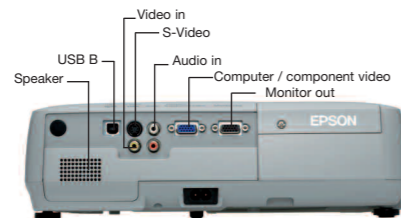

Rear view EB-S6/X6