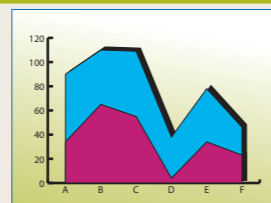

Easy multimedia

Combine high-quality images, video and animated text into your presentation with the Epson EB S6/X6/W6 projectors. For impactful presentations that really make a difference to your teaching, the Epson EB S6/X6/W6 projectors are light weight, highly portable and enable you to move quickly between rooms. You can set up easily and project from a range of positions in the room.

Affordable, compact and attractively designed, the Epson EB-S6, EB-X6 and EB-W6 projectors offer a choice of screen resolutions, all with stunning 2000:1 contrast ratio. Our 2-in-1 USB Display technology simplifies installation and makes remote control of slideshows easy. These projectors are also fully compatible with the latest digital whiteboards.

Exclusive USB Display

The easiest way to project from a PC

A single USB cable, connecting the projector to your PC, combines the functions of display and Page Up/Down, halving the wires you need. With the projector remote control, you can navigate through a slideshow wirelessly as you walk around the room.