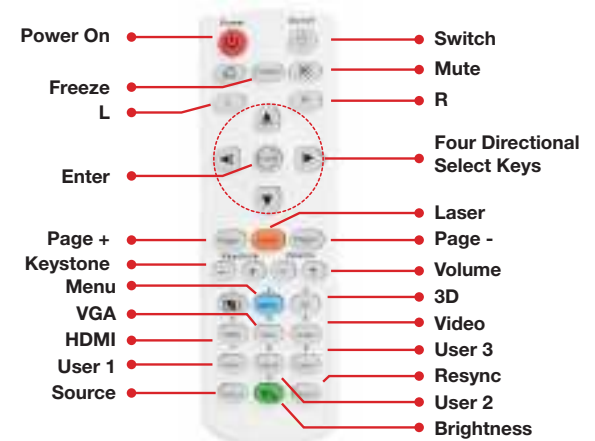

Warranty

3-year parts and labor warranty, 1-year on the lamp

What's in the Box

W330UST, AC power cord, remote control, batteries for remote, CD-ROM user's manual, quick start guide and warranty card

Optional Accessories

Universal ceiling mount, DLP@Link™ 3D glasses, wireless USB dapter, remote

Accessory Part Numbers

Lamp: BL-FU220E
Remote: BR-5080C
Ceiling mount: OWM3000
DLP@Link™ 3D glasses: ZD302
Wireless adapter: WUSB
HDCAST PRO: HDCAST PRO-BLACK

UPC 796435 44 251 4