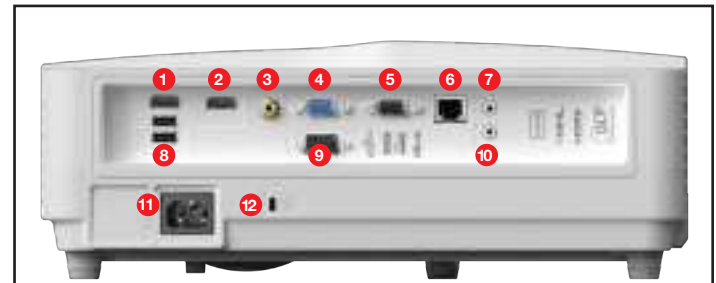

LAN display supports up to 4 simultaneous computers while USB display mirrors Android and iOS devices. Four corner geometric correction allows flexible installations while robust input options include HDMI, VGA and RJ-45 for connectivity to a wide range of devices.

ProSelecta

View :: Compare :: Select - www.ProSelecta.com

Ultra Short Throw WXGA Multimedia Projector - W330UST

OPTICAL/TECHNICAL SPECIFICATIONS

Display Technology	Single Texas Instruments 0.65" WXGA DMD
Color Wheel	6 Segment RGBWYC
Native Resolution	WXGA (1280 x 800)
Maximum Resolution	WUXGA (1920 x 1200)
Brightness	3,600 ANSI lumens
Contrast Ratio	20,000:1
Displayable Colors	1.07 billion
Lamp Life and Type*	15,000/10,000/4,000 (Dynamic/ECO/Bright)
Projection Method	Front, rear, ceiling mount, table top
Keystone Correction	±4° horizontal/vertical
Uniformity	80%
Offset	119%± 3%
Aspect Ratio	16:10 (native), 16:9 and 4:3 compatible
Throw Ratio	0.27:1 (distance/width), ±5% Variance
Projection Distance	6.5"– 12.75"
Image Size	85"– 115"
Projection Lens	F=2.4, 3.72mm manual focus
Optical Zoom	Fixed lens
Audio	16W
Noise Level	25dB (ECO)
Remote Control	Full function remote
Operating Temperature	41–104°F (5–40°C), 85% max humidity
Power Supply	Auto-ranging: 100V ~ 240V ± 10%, 50-60Hz
Power Consumption	285W (Bright), 205W (ECO)
High Altitude	Operating temperature at sea level up to 10,000 feet = 104° F (max); Must manually switch to high altitude mode from 5,000 feet and above (using OSD menu) to maintain optimal functionality

PHYSICAL SPECIFICATIONS

Security	Kensington® Lock Port, security bar and keypad lock
Weight	8.7 lbs.
Dimensions (W x H x D)	13.5" x 4.75" x 14.25"

- | | | |
|---------------|-------------|---------------|
| 1. HDMI-1 | 5. VGA-Out | 9. RS-232C |
| 2. HDMI-2/MHL | 6. RJ-45 | 10. Audio Out |
| 3. Composite | 7. Audio In | 11. AC Power |
| 4. VGA-In | 8. USB | 12. K-slot |