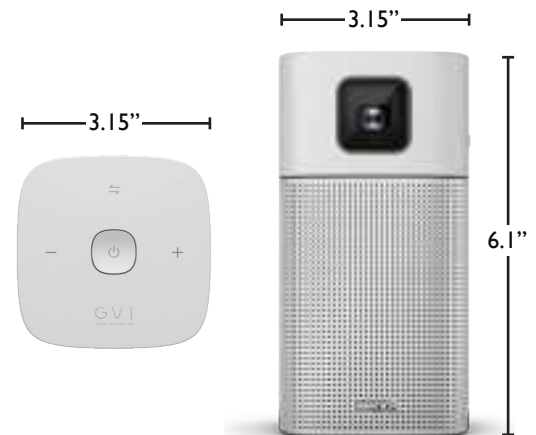

*Usage in dimmer environments is recommended
*Brightness is reduced when unplugged
*Light source life results will vary depending on environmental conditions and usage. Actual product's features and specifications are subject to change without notice.
*The Contrast is measured by Full On Full Off standard.

KEY FEATURES

- Battery-powered mini projector for big-screen entertainment anywhere
- All-in-one USB-C™ port to easily stream media for the perfect travel projector
- Bluetooth speaker mode with immersive chambered audio
- Compatible with Android (Google Cast) and iOS (Airplay) for mobile wireless projection
- Equipped with Android 7.1.2 to wirelessly stream (YouTube, Netflix, Hulu, etc.) through the Aptoide TV smart application
- Easy setup with tilting hinge and auto vertical keystone to keep picture perfectly square
- Ultimate wireless projector with over-the-air update for streaming apps, display drivers, and other software updates

DIMENSIONS