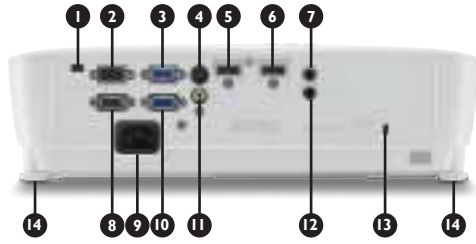

Input and Output Terminals

① USB Mini B input jack	⑧ Monitor output
② RS-232 control port	⑨ AC power cord inlet
③ PC 1	⑩ PC 2
④ S-Video	⑪ Video input jack
⑤ HDMI 1	⑫ Audio output jack
⑥ HDMI 2	⑬ Rear IR remote sensor
⑦ Audio input jack	⑭ Rear adjuster foot