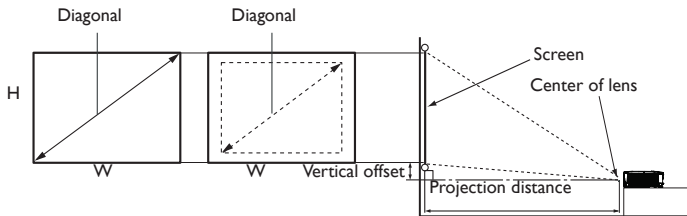

*Lamp life results will vary depending on environmental conditions and usage. Actual product's features and specifications are subject to change without notice.

** Default mode is Presentation. When 3D is on, Picture Modes only shows 3D. When 3D is off, it is not shown in Picture Modes.

Input and Output Terminals

- | | |
|-------------------------|-------------------------|
| ① USB Mini B input jack | ⑧ Monitor output |
| ② RS-232 control port | ⑨ AC power cord inlet |
| ③ PC 1 | ⑩ PC 2 |
| ④ S-Video | ⑪ Video input jack |
| ⑤ HDMI 1 | ⑫ Audio output jack |
| ⑥ HDMI 2 | ⑬ Rear IR remote sensor |
| ⑦ Audio input jack | ⑭ Rear adjuster foot |

Dimensions

Distance Chart

Screen size			Distance from screen (mm)				Vertical offset (mm)
Diagonal	W (mm)	H (mm)	Min length (max. zoom)	Average	Max length (min. zoom)		
35	889	775	436	992	1100	1209	30
40	1016	886	498	1133	1257	1381	34
50	1270	1107	623	1417	1572	1727	43
60	1524	1328	747	1700	1886	2072	51
80	2032	1771	996	2267	2515	2763	68
100	2540	2214	1245	2834	3144	3454	86
120	3048	2657	1494	3400	3772	4144	103
150	3810	3321	1868	4250	4715	5180	128
200	5080	4428	2491	5667	6287	6907	171
220	5588	4870	2740	6234	6916	7598	188
250	6350	5535	3113	7084	7859	8634	214
300	7620	6641	3736	8501	9431	10361	257