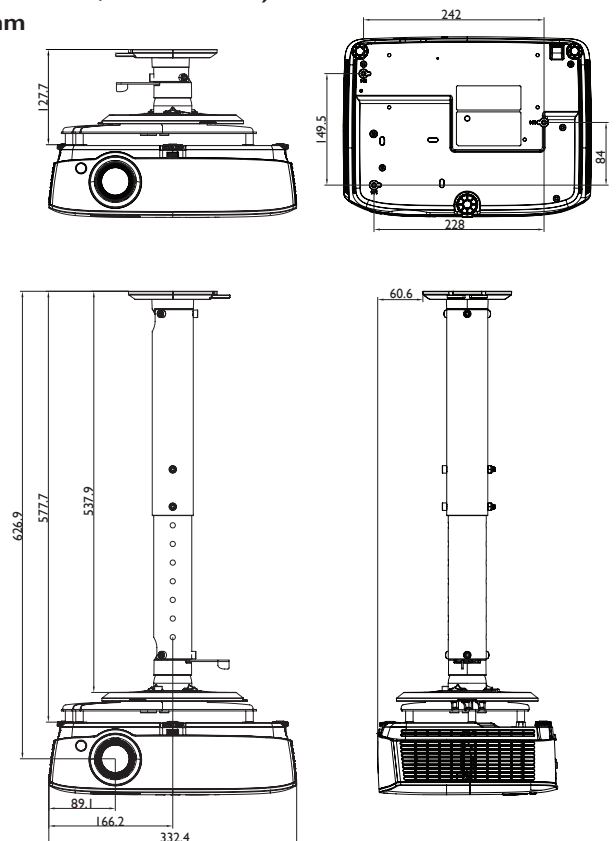

Input and Output Terminals

- | | |
|-------------------------|-------------------------|
| ① USB Mini B input jack | ⑧ Monitor output |
| ② RS-232 control port | ⑨ AC power cord inlet |
| ③ PC 1 | ⑩ PC 2 |
| ④ S-Video | ⑪ Video input jack |
| ⑤ HDMI 1 | ⑫ Audio output jack |
| ⑥ HDMI 2 | ⑬ Rear IR remote sensor |
| ⑦ Audio input jack | ⑭ Rear adjuster foot |

Dimensions

Distance Chart

Screen size			Distance from screen (mm)				Vertical offset (mm)
Diagonal	W (mm)	H (mm)	Min length (max. zoom)	Average	Max length (min. zoom)		
35	889	775	436	992	1100	1209	30
40	1016	886	498	1133	1257	1381	34
50	1270	1107	623	1417	1572	1727	43
60	1524	1328	747	1700	1886	2072	51
80	2032	1771	996	2267	2515	2763	68
100	2540	2214	1245	2834	3144	3454	86
120	3048	2657	1494	3400	3772	4144	103
150	3810	3321	1868	4250	4715	5180	128
200	5080	4428	2491	5667	6287	6907	171
220	5588	4870	2740	6234	6916	7598	188
250	6350	5535	3113	7084	7859	8634	214
300	7620	6641	3736	8501	9431	10361	257

Ceiling Mount Chart

Ceiling mount screw: M4
(Max L = 25 mm; Min L=20 mm)
Unit: mm

BenQ Europe B.V.

Meerenakkerweg 1-17
5652 AR Eindhoven
The Netherlands
Tel: +31 88 8889200
Fax: +31 88 8889299

BenQ.eu

© 2017 BenQ Corp. Specification may vary by region, please visit your local stores for details. Actual product's features and specifications are subject to change without notice. This material may include corporate names and trademarks of third parties which are the properties of the third parties respectively.