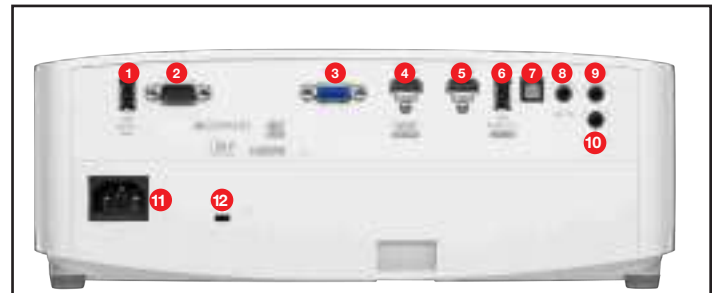

COMPATIBILITY SPECIFICATIONS

Computer Compatibility	4K UHD 2160p, WUXGA, HDTV 1080p, UXGA, SXGA, WXGA+, WXGA (1366x768), WXGA, HDTV (720p), XGA, SVGA, VGA, PC and Mac compatible
Video Compatibility	4K UHD 2160p (24/50/60Hz), 1080p (24/50/60Hz), 1080i (50/60Hz), 720p (50/60Hz), 480i/p, 576i/p
HDR Source Compatibility	Ultra HD Blu-Ray player, 4K UHD streaming media device (Roku 4K Ultra), Xbox One S / One X (Ultra HD Blu-ray, 4K media streaming & HDR gaming) and PS4 Pro (4K UHD media streaming and 4K UHD HDR gaming only)
3D Compatibility†	Side-by-side: 1080i50 / 60, 720p50 / 60 Blu-ray 3D / Frame-pack: 1080p24, 720p50 / 60 Over-under: 1080p24, 720p50 / 60
Vertical Scan Rate	24Hz to 120Hz
Horizontal Scan Rate	31.000 to 135.000KHz
User Controls	Complete on-screen menu adjustment in 27 languages
I/O Connection Ports	HDMI 2.0 (w/ HDCP 2.2, MHL 2.1), HDMI 1.4a, VGA-in, audio-in (3.5mm), audio-out, S/PDIF out (optical), USB 2.0 (service port), USB power (5V, 1.5A), RS-232C, 12V Trigger
Loop Through (Audio)	Audio passthrough from HDMI to 3.5mm audio out and optical S/ PDIF out (2 channels)

1. USB (service)	5. HDMI 1.4a	9. Audio-In
2. RS-232C	6. USB Power	10. Audio-Out
3. VGA	7. Audio-In	11. AC Power
4. HDMI 2.0	8. Optical S/PDIF	12. Kensington™ Lock