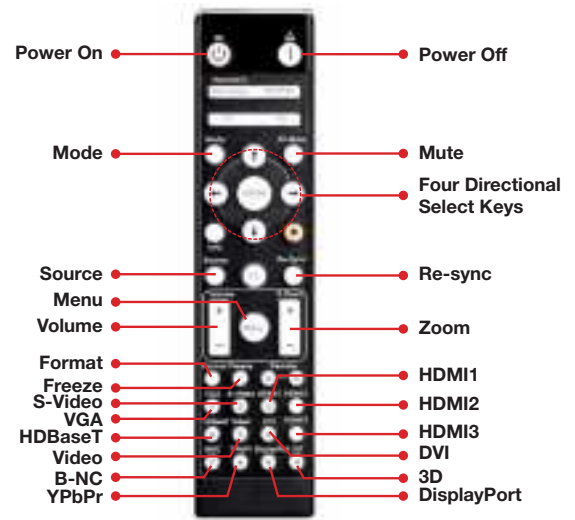

HDMI, HDBaseT and VGA inputs provide connectivity to high-quality 4K HDR digital video or legacy analog video sources while LAN and RS-232 enable control via Crestron, Extron, AMX or Telnet. Stereo speakers with 10W per channel provide rich audio for all-in-one applications, a 12V trigger output ensures compatibility with motorized screens.

COMPATIBILITY SPECIFICATIONS

Computer Compatibility	VGA, SVGA, HDTV(720P), WXGA, WXGA+, SXGA, SXGA+, UXGA, HDTV(1080p), WUXGA
Video Input Compatibility	PAL, SECAM, 576i/p, NTSC, 480i/p, HDTV 720p/1080i/1080p 4K UHD 2160p (24/50/60 Hz)
3D Compatibility†	Supports all HDMI 1.4a mandatory 3D formats (Frame pack, side-by-side, top-bottom) and up converts frame rate from 60Hz to 120Hz or 24Hz to 144Hz (i.e. 60 or 72 frames per eye). 3D glasses are needed and sold separately. Refer to user manual for details.
Vertical Scan Rate	24 ~ 85 Hz
Horizontal Scan Rate	15.375 ~ 91.146 KHz
User Controls	Graphic user interface and on-screen menu in 27 languages
I/O Connection Ports	2x HDMI 1.4 (HDMI 2 MHL), 1x HDBaseT 1x composite, 2x VGA, 1x S-video, 1x audio in, 1x mic in, 1x USB-A (power), 1x VGA out (VGA 1 only), 1x audio out, 1x 12v trigger
Control	1x RJ-45, 1x RS-232C, 1x wired remote
Loop Through (Audio)	Yes

PHYSICAL SPECIFICATIONS

Security	Kensington® lock port, password (OSD)
Weight	12.12 lbs
Dimensions (W x H x D)	14.7" x 4.6" x 11.9"

- | | | |
|------------------|--------------------|----------------|
| 1. HDMI 2 | 7. Video | 13. VGA-Out |
| 2. HDMI 1/MHL | 8. Audio-In/Mic-In | 14. Audio-in 2 |
| 3. USB Power-Out | 9. 12V-Out | 15. Audio-Out |
| 4. VGA-In 1 | 10. HDBaseT | 16. AC Power |
| 5. VGA-In 2 | 11. RJ-45 | 17. Lock |
| 6. S-Video | 12. RS232 | |