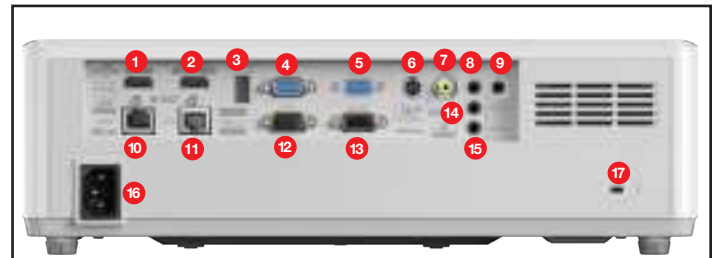

COMPATIBILITY SPECIFICATIONS

Computer Compatibility	VGA, SVGA, HDTV(720P), WXGA, WXGA+, SXGA, SXGA+, UXGA, HDTV(1080p), WUXGA
Video Input Compatibility	PAL, SECAM, 576i/p, NTSC, 480i/p, HDTV 720p/1080i/1080p 4K UHD 2160p (24/50/60 Hz)
3D Compatibility†	Supports all HDMI 1.4a mandatory 3D formats (Frame pack, side-by-side, top-bottom) and up converts frame rate from 60Hz to 120Hz or 24Hz to 144Hz (i.e. 60 or 72 frames per eye). 3D glasses are needed and sold separately. Refer to user manual for details.
Vertical Scan Rate	24 ~ 85 Hz
Horizontal Scan Rate	15.375 ~ 91.146 KHz
User Controls	Graphic user interface and on-screen menu in 27 languages
I/O Connection Ports	2x HDMI 1.4 (HDMI 2 MHL), 1x HDBaseT 1x composite, 2x VGA, 1x S-video, 1x audio in, 1x mic in, 1x USB-A (power), 1x VGA out (VGA 1 only), 1x audio out, 1x 12v trigger
Control	1x RJ-45, 1x RS-232C, 1x wired remote
Loop Through (Audio)	Yes

PHYSICAL SPECIFICATIONS

Security	Kensington® lock port, password (OSD)
Weight	12.12 lbs
Dimensions (W x H x D)	14.7" x 4.6" x 11.9"

1. HDMI 2	7. Video	13. VGA-Out
2. HDMI 1/MHL	8. Audio-In/Mic-In	14. Audio-in 2
3. USB Power-Out	9. 12V-Out	15. Audio-Out
4. VGA-In 1	10. HDBaseT	16. AC Power
5. VGA-In 2	11. RJ-45	17. Lock
6. S-Video	12. RS232