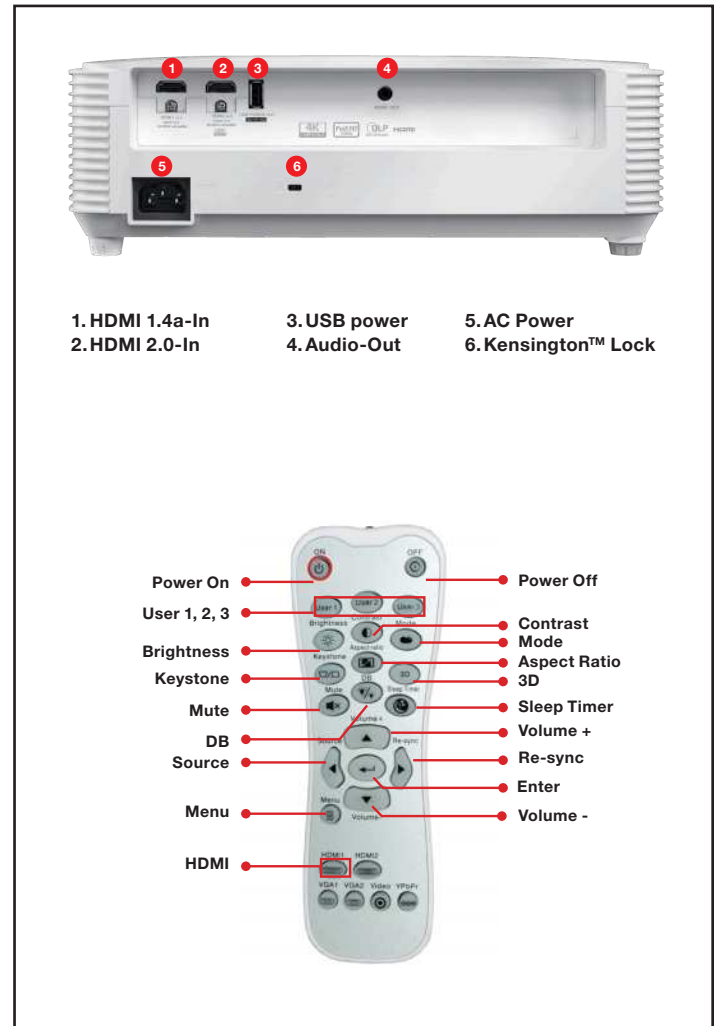

## PHYSICAL SPECIFICATIONS

<b>Security</b>	Security bar, Kensington lock, password protection
<b>Weight</b>	6.2 lbs.
<b>Dimensions (W x H x D)</b>	12.4" x 4.3" x 9.5"

### What's in the Box

HD28HDR projector, AC power cord, remote control, batteries for remote, quick start guide