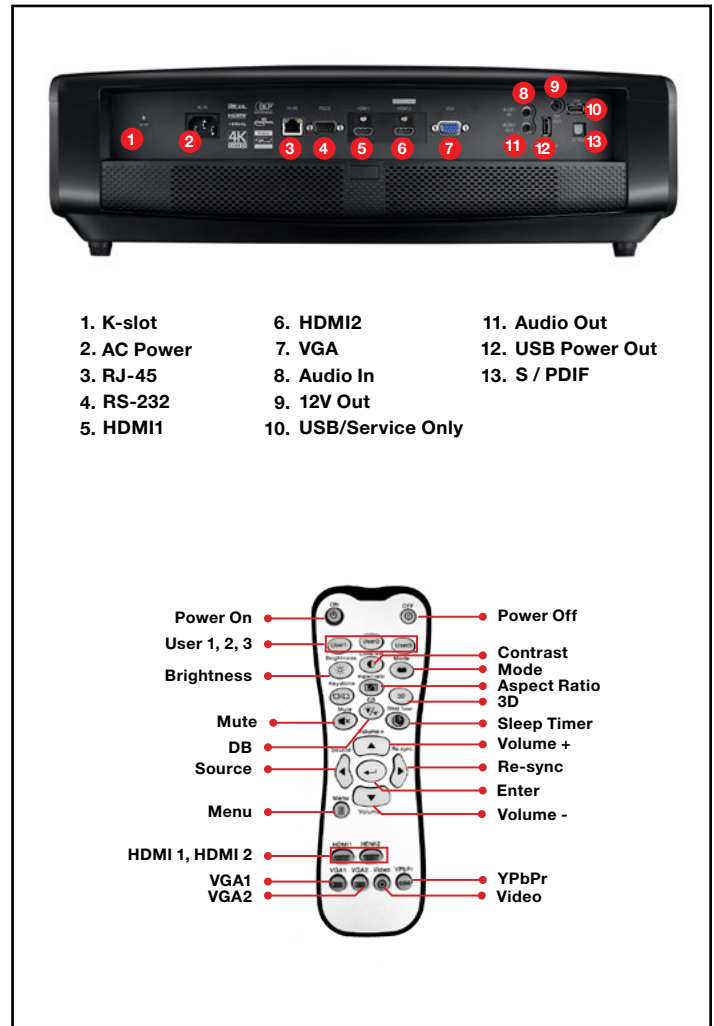

COMPATIBILITY SPECIFICATIONS

Computer Compatibility	UHD 2160p, WUXGA, HDTV 1080p, UXGA, SXGA, WXGA+, WXGA (1366x768), WXGA, HDTV (720p), XGA, SVGA, VGA, PC and Mac compatible
Video Compatibility	UHD 2160p (24/50/60Hz), 1080p (24/50/60Hz), 1080i (50/60Hz), 720p (50/60Hz), 480i/p, 576i/p
3D Compatibility†	1080p 60Hz - 30Hz per Eye / 60Hz Input - 120 Hz Output (PC Only, no Blu-Ray 3D)
Input Lag	77.8ms PureMotion OFF / 145ms PureMotion ON
Vertical Scan Rate	24Hz to 120Hz
Horizontal Scan Rate	31.000 to 135.000KHz
User Controls	Complete on-screen menu adjustment in 10 languages
I/O Connection Ports	1xHDMI 1.4a, 1xHDMI 2.0 (w/ HDCP 2.2, MHL 2.1 and Full 18Gbps), VGA-In, Audio-In (3.5mm), Audio-Out, SDPIF Out (Optical/2 Channel ONLY), USB 2.0 Port (Service), USB-A Power, RJ45, RS232C
Loop Through (Audio)	Audio Pass Thru via HDMI to 3.5mm Audio Out and Optical Out (AC3 Dolby Digital, Dolby Digital Plus, DTS)

PHYSICAL SPECIFICATIONS

Security	Kensington® lock port, password (OSD)
Weight	20.5lbs.
Dimensions (W x H x D)	19.6" x 13" x 6"

1. K-slot	6. HDMI2	11. Audio Out
2. AC Power	7. VGA	12. USB Power Out
3. RJ-45	8. Audio In	13. S / PDIF
4. RS-232	9. 12V Out	
5. HDMI1	10. USB/Service Only	

Power On	Power Off
User 1, 2, 3	Contrast Mode
Brightness	Aspect Ratio 3D
Mute	Sleep Timer
DB	Volume +
Source	Re-sync
Menu	Volume -
HDMI 1, HDMI 2	YPbPr Video
VGA1	
VGA2	

Warranty

2,000,000:1 with Dynamic Black

What's in the Box

UHZ65, lens cap, AC power cord, HDMI cable, remote control, batteries for remote, multilingual CD-ROM, user's manual, quick start card, and warranty card

Optional Accessories

Ceiling Mount

Accessory Part Numbers

Remote: BR-3001B

Mount: BM-5001U, OCM815B, OCM818B-RU

UPC 796435 81 266 9