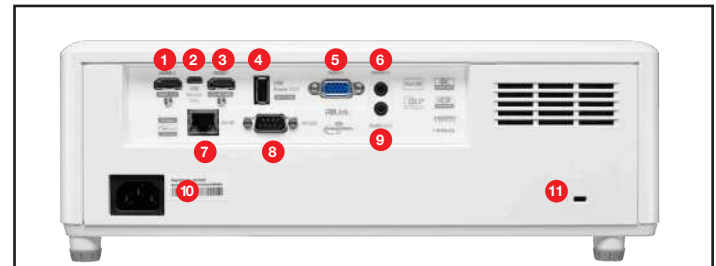

COMPATIBILITY SPECIFICATIONS

Computer Compatibility	VGA, SVGA, HDTV(720P), WXGA, WXGA+, SXGA, SXGA+, UXGA, HDTV(1080p), WXGA, 4K, 4K UHD
Video Input Compatibility	PAL, SECAM, 576i/p, NTSC, 480i/p, HDTV 720p/1080i/1080p 4K UHD 2160p (24/50/60 Hz), 4K
3D Compatibility†	Supports all HDMI 1.4a mandatory 3D formats (Frame pack, side-by-side, top-bottom) and up converts frame rate from 60Hz to 120Hz or 24Hz to 144Hz (i.e. 60 or 72 frames per eye). 3D glasses are needed and sold separately. Refer to user manual for details.
Vertical Scan Rate	24 ~ 85 Hz (120 Hz for 1080p 3D feature)
Horizontal Scan Rate	15.375 ~ 91.146 KHz
User Controls	Graphic user interface and on-screen menu in 27 languages
I/O Connection Ports	1x HDMI 2.0 (HDCP 2.2, MHL), 1x HDMI 1.4, 1x VGA, 1x audio in (3.5mm), 1x USB-A (power, 5V, 1.5A), 1x micro USB (service)
Control	1x RJ-45, 1x RS-232C

PHYSICAL SPECIFICATIONS

Security	Kensington® lock port, password (OSD)
Weight	9.4 lbs
Dimensions (W x H x D)	13.26" x 4.8" x 10.5"

1. HDMI 2 (1.4a)	5. VGA-In	9. Audio-Out
2. Micro USB (service)	6. Audio-In	10. AC Power
3. HDMI 1 (2.0 wMHL)	7. RJ-45	11. Lock
4. USB Power (1.5A)	8. RS232