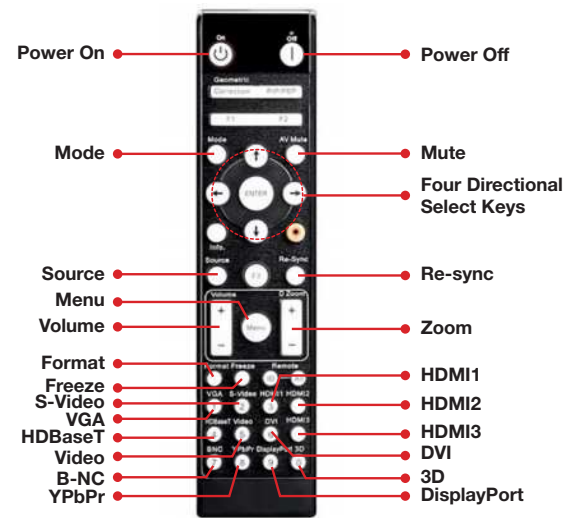

HDMI and VGA inputs provide connectivity to high-quality 4K HDR digital video or legacy analog video sources while LAN and RS-232 enable control via Crestron, Extron, AMX or Telnet. A 10W speaker provides rich audio for all-in-one applications.

### COMPATIBILITY SPECIFICATIONS

<b>Computer Compatibility</b>	VGA, SVGA, HDTV(720P), WXGA, WXGA+, SXGA, SXGA+, UXGA, HDTV(1080p), WXGA, 4K, 4K UHD
<b>Video Input Compatibility</b>	PAL, SECAM, 576i/p, NTSC, 480i/p, HDTV 720p/1080i/1080p 4K UHD 2160p (24/50/60 Hz), 4K
<b>3D Compatibility†</b>	Supports all HDMI 1.4a mandatory 3D formats (Frame pack, side-by-side, top-bottom) and up converts frame rate from 60Hz to 120Hz or 24Hz to 144Hz (i.e. 60 or 72 frames per eye). 3D glasses are needed and sold separately. Refer to user manual for details.
<b>Vertical Scan Rate</b>	24 ~ 85 Hz (120 Hz for 1080p 3D feature)
<b>Horizontal Scan Rate</b>	15.375 ~ 91.146 KHz
<b>User Controls</b>	Graphic user interface and on-screen menu in 27 languages
<b>I/O Connection Ports</b>	1x HDMI 2.0 (HDCP 2.2, MHL), 1x HDMI 1.4, 1x VGA, 1x audio in (3.5mm), 1x USB-A (power, 5V, 1.5A), 1x micro USB (service)
<b>Control</b>	1x RJ-45, 1x RS-232C

### PHYSICAL SPECIFICATIONS

<b>Security</b>	Kensington® lock port, password (OSD)
<b>Weight</b>	9.4 lbs
<b>Dimensions (W x H x D)</b>	13.26" x 4.8" x 10.5"

- |                        |             |              |
|------------------------|-------------|--------------|
| 1. HDMI 2 (1.4a)       | 5. VGA-In   | 9. Audio-Out |
| 2. Micro USB (service) | 6. Audio-In | 10. AC Power |
| 3. HDMI 1 (2.0 wMHL)   | 7. RJ-45    | 11. Lock     |
| 4. USB Power (1.5A)    | 8. RS232    |              |