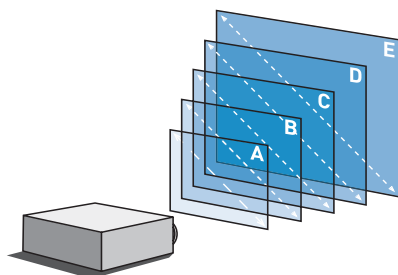

> **NEW COLOURS**

> **MORE
BRILLIANCE**

> **LIFELIKE
PICTURES**

- 4,000 ANSI-lumens
- High security by password-function and panellock
- BrilliantColor™ and NCE 4™

Display	0.7" DMD™ Chip
Resolution	XGA 1,024 x 768
Brightness	4,000 ANSI-lumens
Colour reproduction	16.7 mio. colours
Contrast	2,000:1
Projection format	4:3 switchable to 16:9
Lamp	275 W (TLPLW23)
Max. lamp life	up to max. 2,000 hours/ up to max. 3,000 hours in ECO mode
Lens	F = 2.3 - 2.47 / f = 22.97- 27.56 mm, manual focus and zoom
Zoom	1.2 x
Frequency (hor./vert.)	15 - 120 kHz / 50 - 150 Hz
Projection	front, rear and ceiling
Digital keystone correction	auto vertical +/- 40°
Picture size (diagonal)	1.02 - 7.62 m
Projection offset	100 %
Input signals	NTSC / PAL / SECAM, 480i, 480p, 576i, 576p, 720p, 1,080i, 1,080p, VGA, SVGA, XGA, WXGA, SXGA, UXGA (compr.)
Inputs	1 x RGB (D-sub 15), 1 x DVI-I (HDCP), component (Y/Cb/Cr) via RGB, S-video, composite video (1 x RCA), RGB audio (2 x stereo mini jack), video / S-video audio (1 x RCA L/R)
Outputs	1 x RGB, audio (1 x stereo mini jack)
Serial interface	RS-232C (D-sub 9pin)
Power supply	AC 100 - 240 V, 50/60 Hz
Loudspeaker	1 W mono
Dimensions (W x H x D)	338 x 128 x 280 mm
Weight	4.2 kg
Operation noise	ECO Mode 29 dB / normal 33 dB
Specials	auto setup, auto keystone correction, NCE 4™, instant shut down, buzzer, user logo capture, password, black board-function, panellock, digital zoom, DDC compatible
Accessories	remote control with laserpointer and batteries, mouse remote receiver, softcase, owners manual (CD-ROM), RGB- and power-cable
Options	ceiling mount, spare lamp, camera c001
Menu guidance	22 languages: English, French, German, Italian, Spanish, Portuguese, Russian, Swedish, Turkish, Polish, Japanese, Chinese (simple/traditional), Korean, Indonesian, Danish, Czech, Hungarian, Dutch, Finnish, Norwegian, Greek, Rumanian

Picture size	Projection distance
1.02 m A	1.29 m
1.52 m B	1.96 - 2.36 m
2.54 m C	3.30 - 3.97 m
5.08 m D	6.65 - 7.99 m
7.62 m E	12.01 m