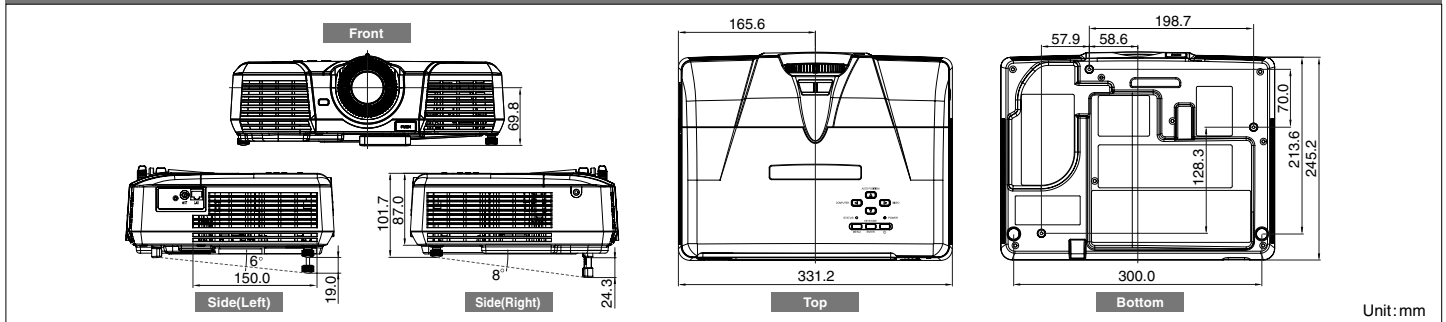

Dimensions