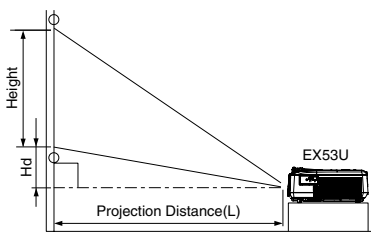

*Operation not guaranteed on Vista.

*All brand names and product names are trademarks, registered trademarks or trade names of their respective holders.

Dimensions

Screen size and Projection distance

As seen from the side

Screen size chart

Screen (4:3 aspect ratio)						Distance from screen (L)				Height projected image (Hd)	
Diagonal size	Width (W)		Height (H)		Shortest		Longest		Height projected image (Hd)		
inch	cm	inch	cm	inch	cm	inch	m	inch	m	inch	cm
40	102	32	81	24	61	51	1.3	62	1.6	1.8	5
60	152	48	122	36	91	77	2.0	94	2.4	2.7	7
80	203	64	163	48	122	103	2.6	125	3.2	3.6	9
100	254	80	203	60	152	129	3.3	157	4.0	4.5	11
150	381	120	305	90	229	195	4.9	236	6.0	6.8	17
200	508	160	406	120	305	260	6.6	315	8.0	9.0	23
250	635	200	508	150	381	326	8.3	394	10.0	11.3	29
300	762	240	610	180	457	391	9.9	-	-	13.5	34

Screen (16:9 aspect ratio)						Distance from screen (L)				Height projected image (Hd)	
Diagonal size	Width (W)		Height (H)		Shortest		Longest		Height projected image (Hd)		
inch	cm	inch	cm	inch	cm	inch	m	inch	m	inch	cm
40	102	35	89	20	50	56	1.4	68	1.7	5.2	13
60	152	52	133	29	75	84	2.1	102	2.6	7.9	20
80	203	70	177	39	100	113	2.9	137	3.5	10.5	27
100	254	87	221	49	125	141	3.6	171	4.4	13.1	33
150	381	131	332	74	187	213	5.4	258	6.5	19.6	50
200	508	174	443	98	249	284	7.2	344	8.7	26.2	66
250	635	218	553	123	311	356	9.0	430	10.9	32.7	83
300	762	261	664	147	374	427	10.8	-	-	39.3	100