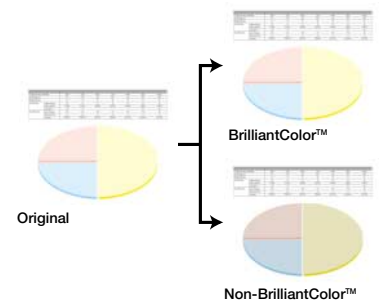

Non-BrilliantColor™