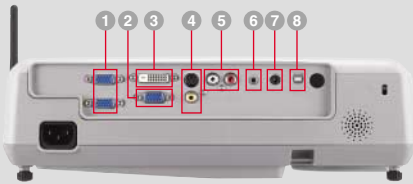

*BrilliantColor is a trademark of Texas Instruments.

Color Gammut

Non-BrilliantColor™

NEW

EX53U
Mobile XGA

Input and Output Terminals

- 1 PC / Component Video input (mini D-sub 15pin)
- 2 PC / Component Video output 3 DVI-D (with HDCP)
- 4 S-Video / RCA 5 Audio input [RCA jack (L/R)]
- 6 Audio input (stereo mini jack) 7 Audio output
- 8 USB terminal for Page Up/Down

Wireless Antenna and RJ45 Terminal

Wireless antenna and RJ45 terminal incorporated into the side of the projector.
*RJ45 terminal is not for control, but used only for sending images from computer.

Specifications