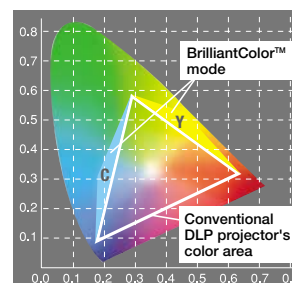

BrilliantColor™ Technology and MitsubishiElectric's Engineering Yields Superior Color Performance

BrilliantColor™ Technology is Texas Instruments' latest innovation for richer colors and better imaging for vibrant displays. At MitsubishiElectric, we developed a 6-segment color wheel that includes RGBWYC. Apart from the typical red, green, blue and white, we added yellow and cyan segments to display a wider color spectrum. In addition, we coded our color algorithms to emphasize brightness or color modes, designed to match the environment where the EX53U is used.

Together with selective lamp powered modulation techniques, the EX53U with BrilliantColor™ technology acts intelligently to boost colors to improve the intensity and vibrancy of an entire display. For instance, when projecting an already-bright screen image, the lamp is programmed to provide brighter, more vivid colors. In contrast, if the image shows genuine color reproduction, the algorithm delivers just the right colors with the appropriate radiance for maximum visual impact.

*BrilliantColor is a trademark of Texas Instruments.

Color Gammut