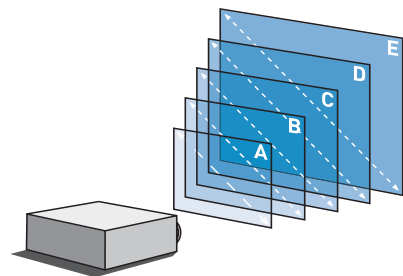

Outputs	RGB, audio
Serial interface	RS-232C
Power supply	AC 100 - 240 V, 50 / 60 Hz
Loudspeaker	2 W Mono
Dimensions (W x H x D)	270 x 98 x 198 mm
Weight	2.2 kg
Operation noise	normal 35 dB / ECO mode 32 dB
Specials	BrilliantColor™, auto setup, keystone correction, RJ45 via adapter, digital 16 : 9 image shift
Accessories	remote control with batteries, owners manual, RGB- and power cable, softcase ceiling mount, spare lamp, RJ45 control adapter, camera c001
Options	RJ45 control adapter, camera c001
Menu guidance	21 languages: English, French, German, Italian, Spanish, Portuguese, Russian, Swedish, Turkish, Polish, Danish, Czech, Hungarian, Dutch, Finnish, Norwegian, Romanian, Indonesian, Greek, Chinese (simple/traditional)