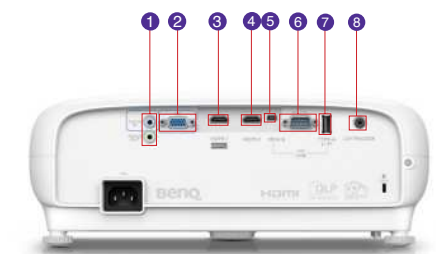

INPUT / OUTPUT TERMINALS

1. 1 Audio In/Out (mini jack)
2. 2 Computer in (D-sub 15pin)
3. 3 HDMI 1: HDMI 2.0 & HDCP 2.2
4. 4 HDMI 2: HDMI 1.4a & HDCP 1.4
5. 5 USB (Type mini B)
6. 6 RS232 (DB-9pin)
7. 7 USB Type A (1.5A power)
8. 8 DC 12V Trigger (3.5mm Jack)

BenQ.us | BenQ.ca

BenQ is a registered trademark of BenQ Corp. All rights reserved. Product names, logos, brands, and other trademarks featured or referred to in this material are the property of their respective trademark holders. Specifications subject to change without notice.

Because it matters