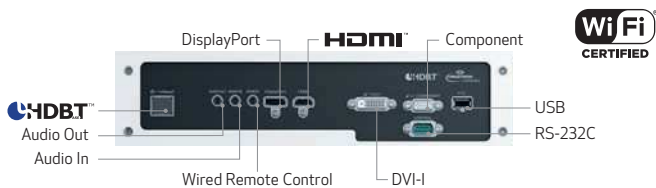

REALiS

KEY FEATURES

- 7000/6600/5800 Lumens***
- Native WUXGA Resolution (1920 x 1200)
- Laser Light Source with up to 20,000** or More Hours (Lower Total Cost of Ownership)
- LCOS Technology with AISYS-enhancement
- Optional Interchangeable Genuine Canon Lens Options
- Compact and Lightweight Design
- High Dynamic Range (HDR)
- Up to 4000:1 Native Contrast Ratio*
- HDBaseT™ & Wi-Fi®
- Versatile Connectivity (HDMI, DisplayPort, DVI-I)
- Network Management including Crestron Connectivity & AMX Device Discovery
- DICOM® Simulation Mode^

DIMENSIONS

CONNECTABILITY

WHAT'S IN THE BOX

- Projector
- Lens Cap
- Power Cord
- Projector Remote Controller RS-RC07 (includes two AA batteries)
- Important Information (book)
- User's Manual (CD-ROM)
- Warranty Card