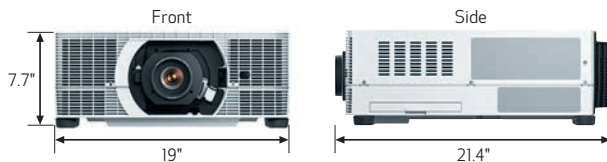

SPECIFICATIONS

PROJECTION SYSTEM	
Imaging Device	0.71" LCOS Reflective Panels x3
Aspect Ratio	16:10
Native Resolution	1920 x 1200 (WUXGA)
Brightness	WUX7000Z: 7000/4900/3500 Lumens^{*1,2,3}, WUX6600Z: 6600/4620/3300 Lumens^{*1,2,3}, WUX5800Z: 5800/4060/2900 Lumens^{*1,2,3}
Contrast	4000:1^{*4}
Digital Keystone	V: ±20°, H: ±20°
Uniformity	90%^{*2}
IMAGE ADJUSTMENTS	
Image Mode	Standard, Presentation, Dynamic, Vivid Photo, Video, Cinema, Photo/sRGB, User 1 - 5 (WUX7000Z)/User 1 - 4 (WUX6600Z)/User 1 - 3 (WUX5800Z), DICOM SIM^{*5}
Color Adjustment	Color Level, Color Balance, Color Temperature, Gain (R,G,B), Offset (R,G,B)
Screen Color Correction	Normal/Greenboard/Adjust (custom)
Mounting	360°
Adjustment Feet	4x, Extension Length: 14.6mm, Maximum angle of inclination: ±1.8°
INPUT SIGNALS	
Scanning Frequency	H: 15.625kHz - 75kHz, V: 24Hz - 60Hz
Analog PC Input	WUXGA, UXGA, WSXGA+, SXGA+, WXGA+, FWXGA, WXGA, SXGA, XGA, SVGA, VGA
Digital PC Input	WUXGA, UXGA, WSXGA+, SXGA+, WXGA+, FWXGA, WXGA, SXGA, XGA, SVGA, VGA
DisplayPort	1080p, 1080i, 720p, 576p, 576i, 480p, 480i^{*6}
Component Video Input	1080p, 1080i, 720p, 576p, 576i, 480p, 480i
Dot Clock	162MHz (maximum)
LIGHT SOURCE	
Type	Blue Laser Diode, Yellow Phosphor
Life	Up to 20,000 Hours^{*7}

DIMENSIONS