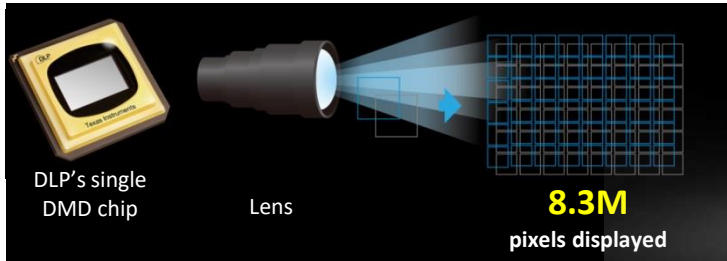

## Enjoy every detail in your own VIP seat

- Bright 2400 lumens and 500,000:1 high contrast
- Brand new designed lens for 4K UHD resolution with 1.3x zoom and perfect throw for theater room or living room use
- 8.3M pixels on screen, CTA certified 4K UHD product
- Exceptional colors, 100% Rec. 709, 80% DCI-P3 color gamut coverage
- Stunning HDR performance (HDR10 compatible), BT2020 compatible
- World's 1st Alexa Voice assistant supported projector \*
- Media Player, Wifi Display\*
- Optoma PureMotion Technology\*\*
- Full 3D support\*\*
- Vertical lens shift

## Full 8.3 million pixels display

Inside this projector is the DLP DMD chip that adapted the best technologies from over 90% of the world's digital and IMAX cinemas, delivers the amazing big screen image quality, and full 8.3M pixel images on the screen.