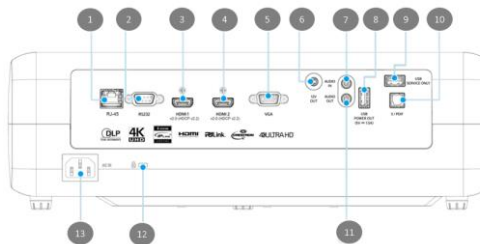

UHD51

1. RJ-45
2. RS232
3. HDMI 1 (HDCP 2.2)
4. HDMI 2 (HDCP 2.2)
5. VGA
6. 12V OUT
7. AUDIO IN
8. USB Power Out (5V 1.5A, USB 3.0)
9. USB (service only)
10. S/PDIF
11. AUDIO OUT
12. Kensington Lock
13. Power Socket