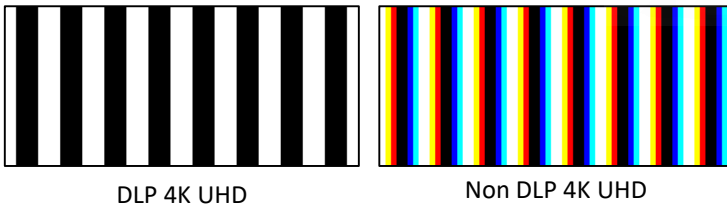

# UHD51A / 51 / 50 4K Home Cinema Projector

## Full 8.3 million pixels display

Inside this projector is the DLP DMD chip that adapted the best technologies from over 90% of the world's digital and IMAX cinemas, delivers the amazing big screen image quality, and full 8.3M pixel images on the screen.

## Perfect Pixel Alignment

DLP 1-chip system is perfectly aligned compared to other non-DLP 4K projectors.