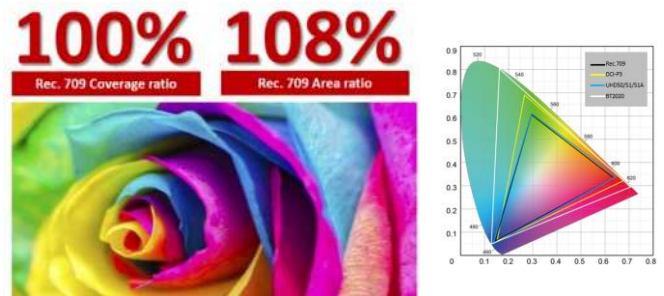

Exceptional Colors - Wide Color Gamut Display

Equipped with an RGBRGB color wheel, and HDR10 with 100% coverage of Rec.709 color gamut, the Optoma UHD5x series packs a visual punch, with its clarity, brightness and eye-popping color.