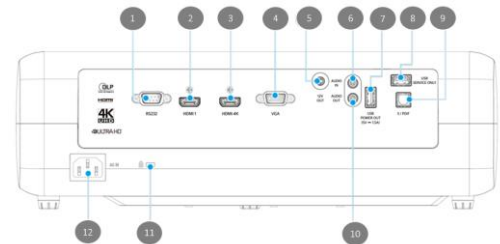

UHD50

1. RS232
2. HDMI 1
3. HDMI 4K (HDCP 2.2 & MHL)
4. VGA
5. 12V OUT
6. AUDIO IN
7. USB Power Out (5V 1.5A)
8. USB (service only)
9. S/PDIF
10. AUDIO OUT
11. Kensington Lock
12. Power Socket