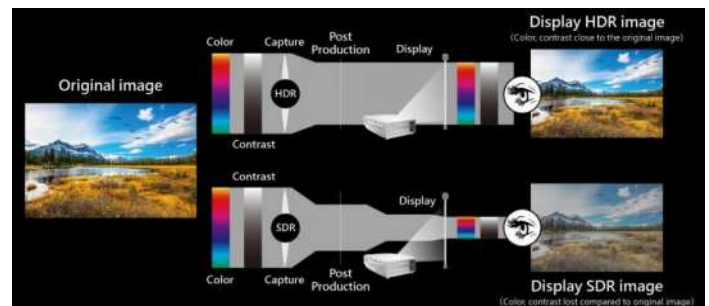

HDR10 compatible

To display a wider and richer range of colors, much brighter whites, and much deeper, darker blacks.