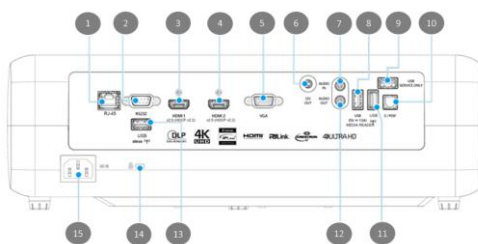

4K

UHD51A / 51 / 50 4K Home Cinema Projector

Specifications

Model	UHD51A	UHD51	UHD50
Technology	DLP XPR Technology	DLP XPR Technology	DLP XPR Technology
Resolution	4K UHD (3840*2160) 8.3M pixels on screen	4K UHD (3840*2160) 8.3M pixels on screen	4K UHD (3840*2160) 8.3M pixels on screen
Brightness	2,400 ANSI Lumens	2,400 ANSI Lumens	2,400 ANSI Lumens
Contrast	500,000:1	500,000:1	500,000:1
Throw Ratio	1.2 – 1.56	1.2 – 1.56	1.2 – 1.56
Lens Shift Range	Vertical +10%	Vertical +10%	Vertical +10%
Weight	5.3 kg	5.4 kg	5.34 kg
Dimensions (W x D x H) (mm)	393 x 282 x 118 (w/o feet)	393 x 282 x 118 (w/o feet)	393 x 282 x 118 (w/o feet)
Lamp Life	15,000 hours	15,000 hours	15,000 hours
Noise Level (Eco)	25 dB	25 dB	25 dB
Key features	Voice Assistant support (Alexa) Built-in Media Player Brand new lens designed 100% Rec.709 coverage ratio 108% Rec.709 area ratio HDR10 compatible Dual HDMI with HDCP 2.2 support Full HD 3D PureMotion Vertical Lens Shift Color Management System (CMS)	Brand new lens designed 100% Rec.709 coverage ratio 108% Rec.709 area ratio HDR10 compatible Dual HDMI with HDCP 2.2 support Full HD 3D PureMotion Vertical Lens Shift Color Management System (CMS)	Brand new lens designed 100% Rec.709 coverage ratio 108% Rec.709 area ratio HDR10 compatible Single HDMI with HDCP 2.2 support PC 3D PureMotion Vertical Lens Shift vertical Keystone Color Management System (CMS)

Connections

UHD51A

1. RJ-45
2. RS232
3. HDMI 1 (HDCP 2.2)
4. HDMI 2 (HDCP 2.2)
5. VGA
6. 12V OUT
7. AUDIO IN
8. USB Power Out (5V 1.5A, USB 3.0)
9. Service
10. S/PDIF
11. USB (for wireless dongle)
12. AUDIO OUT
13. USB-A for Alexa
14. Kensington Lock
15. Power Socket