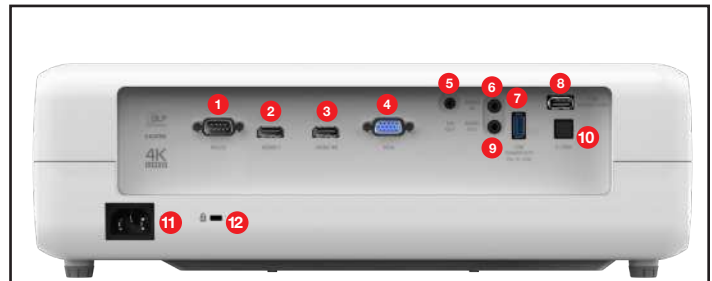

COMPATIBILITY SPECIFICATIONS

Computer Compatibility	4K UHD 2160p, WUXGA, HDTV 1080p, UXGA, SXGA, WXGA+, WXGA (1366x768), WXGA, HDTV (720p), XGA, SVGA, VGA, PC and Mac compatible
Video Compatibility	4K UHD 2160p (24/50/60Hz), 1080p (24/50/60Hz), 1080i (50/60Hz), 720p (50/60Hz), 480i/p, 576i/p
HDR Source Compatibility	Ultra HD Blu-Ray player, 4K UHD streaming media device (Roku 4K Ultra), Xbox One S / One X (Ultra HD Blu-ray, 4K media streaming & HDR gaming) and PS4 Pro (4K UHD media streaming and 4K UHD HDR gaming only)
Vertical Scan Rate	24Hz to 120Hz
Horizontal Scan Rate	31.000 to 135.000KHz
User Controls	Yes
I/O Connection Ports	2xHDMI 2.0 (w/ HDCP 2.2, MHL 2.1), VGA-in, audio-in (3.5mm), audio-out, S/PDIF out (optical), USB 2.0 (service port), USB power, RJ-45, RS-232C, 12V Trigger
Loop Through (Audio)	Audio passthrough from HDMI to 3.5mm audio out and optical S/ PDIF out (2 channels)

PHYSICAL SPECIFICATIONS

Security	Kensington® lock port, password (OSD)
Weight	11.75lbs.
Dimensions (W x H x D)	15.4" x 11.1" x 5.1"

*Light source life is dependent upon many factors, including brightness mode, display mode, usage, environmental conditions and more. Light source brightness can decrease over time.

†3D content can be viewed with DLP Link active shutter 3D glasses when projector is used with a compatible 3D player. Please visit www.OptomaUSA.com for more information.

1. RS-232C	5. 12V-Out	9. Audio-Out
2. HDMI1	6. Audio-In	10. S / PDIF
3. HDMI 4K	7. USB Power Out	11. AC Power
4. VGA	8. USB Service Only	12. Kensington™ Lock