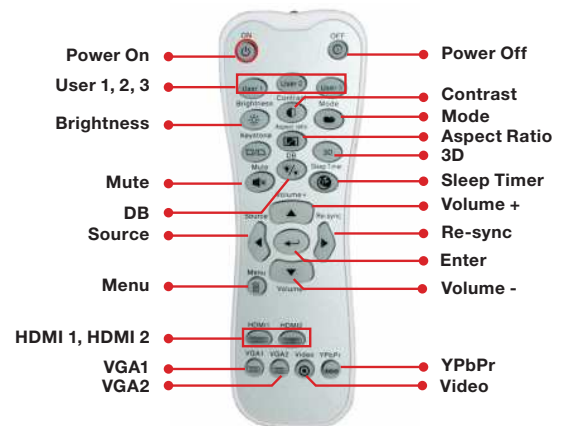

COMPATIBILITY SPECIFICATIONS

Computer Compatibility	4K UHD 2160p, WUXGA, HDTV 1080p, UXGA, SXGA, WXGA+, WXGA (1366x768), WXGA, HDTV (720p), XGA, SVGA, VGA, PC and Mac compatible
Video Compatibility	4K UHD 2160p (24/50/60Hz), 1080p (24/50/60Hz), 1080i (50/60Hz), 720p (50/60Hz), 480i/p, 576i/p
HDR Source Compatibility	Ultra HD Blu-Ray player, 4K UHD streaming media device (Roku 4K Ultra), Xbox One S / One X (Ultra HD Blu-ray, 4K media streaming & HDR gaming) and PS4 Pro (4K UHD media streaming and 4K UHD HDR gaming only)
Vertical Scan Rate	24Hz to 120Hz
Horizontal Scan Rate	31.000 to 135.000KHz
User Controls	Yes
I/O Connection Ports	2xHDMI 2.0 (w/ HDCP 2.2, MHL 2.1), VGA-in, audio-in (3.5mm), audio-out, S/PDIF out (optical), USB 2.0 (service port), USB power, RJ-45, RS-232C, 12V Trigger
Loop Through (Audio)	Audio passthrough from HDMI to 3.5mm audio out and optical S/ PDIF out (2 channels)

PHYSICAL SPECIFICATIONS

Security	Kensington® lock port, password (OSD)
Weight	11.75lbs.
Dimensions (W x H x D)	15.4" x 11.1" x 5.1"

*Light source life is dependent upon many factors, including brightness mode, display mode, usage, environmental conditions and more. Light source brightness can decrease over time.

†3D content can be viewed with DLP Link active shutter 3D glasses when projector is used with a compatible 3D player. Please visit www.OptomaUSA.com for more information.

- | | | |
|------------|---------------------|----------------------|
| 1. RS-232C | 5. 12V-Out | 9. Audio-Out |
| 2. HDMI1 | 6. Audio-In | 10. S / PDIF |
| 3. HDMI 4K | 7. USB Power Out | 11. AC Power |
| 4. VGA | 8. USB Service Only | 12. Kensington™ Lock |