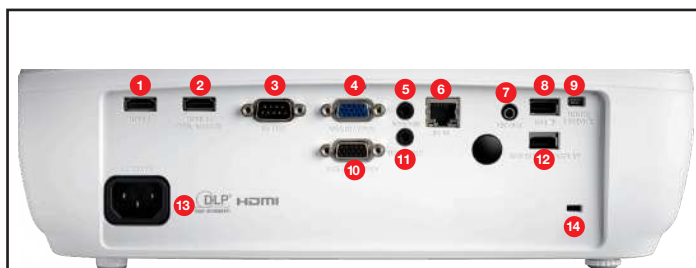

PHYSICAL SPECIFICATIONS

Security	Security bar, Kensington lock, password protection
Weight	6.75 lbs.
Dimensions (W x H x D)	12.20" x 8.66" x 3.93"

*Light source life is dependent upon many factors, including brightness mode, display mode, usage, environmental conditions and more. Light source brightness can decrease over time.

†3D content can be viewed with DLP Link active shutter 3D glasses when projector is used with a compatible 3D player. Please visit www.OptomaUSA.com for more information.

1. HDMI1-In	6. RJ-45	11. Audio-Out
2. HDMI2-In (MHL)	7. 12V-Out	12. USB Reader/Display
3. RS-232C	8. USB Wi-Fi Adapter	13. AC Power
4. VGA-In/YPbPr	9. Mouse service	14. Kensington™ Lock
5. Audio-In	10. VGA-Out/YPbPr