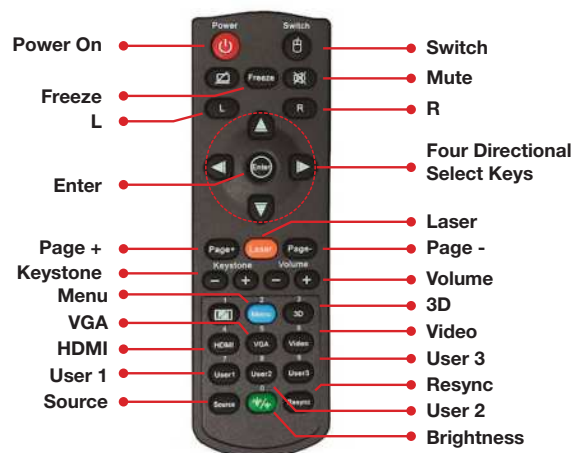

COMPATIBILITY SPECIFICATIONS

Wireless Screen Mirror	Mirror screen on PC, Mac and Android using HDcast Pro app
USB Display	Mirror screen of Android and iOS device via USB
PC-free USB Media Player and Office Document Viewer	Supports viewing of office documents, PDF files and images via USB storage devices
PC-free USB Media Player Image formats	JPEG, GIF, BMP
Computer Compatibility	FHD, HD, WXGA, UXGA, SXGA, XGA, SVGA, VGA, Mac
Video Input Compatibility	PAL (B, D, G, H, I, M, N, 576i/p), NTSC (M, 4.43/3.58 MHz, 480i/p), SECAM (B, D, G, K, K1, L) HD (1080i, 720p)
3D Compatibility†	Side-by-side:1080i50 / 60, 720p50 / 60 Frame-pack: 1080p24, 720p50 / 60 Over-under: 1080p24, 720p50 / 60
Vertical Scan Rate	15 - 91kHz
Horizontal Scan Rate	25 - 85Hz (120Hz for 3D)
User Controls	Complete on-screen menu adjustment in 26 languages
I/O Connection Ports	2xHDMI (with MHL), VGA-in, VGA-out, audio-in (3.5mm), audio-out (3.5mm), RJ-45, 1x USB (Wi-Fi adapter), 1x USB (USB reader and USB power), USB-B Mini (service), 12V trigger (3.5mm), RS-232C
Loop Through (Audio)	Yes

PHYSICAL SPECIFICATIONS

Security	Security bar, Kensington lock, password protection
Weight	6.75 lbs.
Dimensions (W x H x D)	12.20" x 8.66" x 3.93"

*Light source life is dependent upon many factors, including brightness mode, display mode, usage, environmental conditions and more. Light source brightness can decrease over time.

†3D content can be viewed with DLP Link active shutter 3D glasses when projector is used with a compatible 3D player. Please visit www.OptomaUSA.com for more information.

- | | | |
|-------------------|----------------------|------------------------|
| 1. HDMI1-In | 6. RJ-45 | 11. Audio-Out |
| 2. HDMI2-In (MHL) | 7. 12V-Out | 12. USB Reader/Display |
| 3. RS-232C | 8. USB Wi-Fi Adapter | 13. AC Power |
| 4. VGA-In/YPbPr | 9. Mouse service | 14. Kensington™ Lock |
| 5. Audio-In | 10. VGA-Out/YPbPr | |