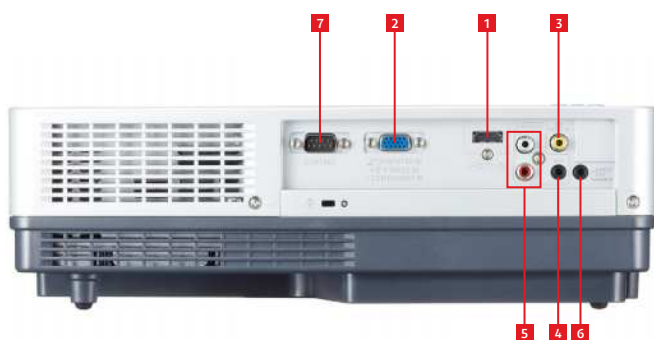

Connectivity

1. 1 **HDMI™ V1.3 (with Deep Colour):** Digital Video / Digital Audio / Digital RGB input.
2. 2 **Mini D-Sub 15-pin:** Analogue RGB Input 1 / Component Input (with optional adapter cable) / S-Video Input (with optional adapter cable) / SCART RGB Input (with optional adapter cable).
3. 3 **RCA x1:** Composite Video Input.
4. 4 **3.5mm mini-jack:** Stereo Audio Input 1 (for PC or Video equipment connected to port 2) / Microphone Input.
5. 5 **RCA x2 (L/R):** Stereo Audio Input 2 (for Composite Video Input).
6. 6 **3.5mm mini-jack:** Stereo Audio Output (Variable level).
7. 7 **Mini D-Sub 9-pin:** Control Port (RS-232c).