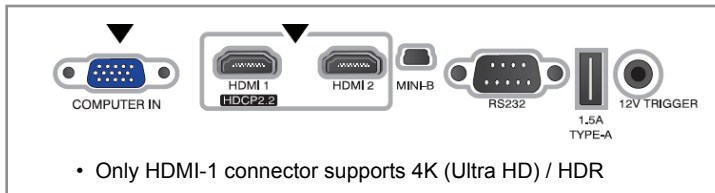

Newly developed TRP DMD Device

DMD (digital micromirror device) is a digitally controlled micro-opto-electromechanical system (MOEMS) spatial light modulator (SLM). When coupled to an appropriate optical system, the DMD displays a very crisp, high resolution image or video.

18Gbps HDMI Input with HDCP2.2

JVC incorporates the latest HDMI/HDCP2.2 standard allowing HDCP2.2 copy protected devices to be connected via the HDMI-1 input.

HDR10 & Hybrid Log-Gamma

The LX-UH1 supports 100% of Rec. 709 color space (BT. 2020 compatible) and displays HDR content with high contrast and bright vivid images.

Hybrid Log-Gamma is an additional HDR Gamma mode that is used for live broadcast or streaming events.

HDR Compatibility

When an HDR10 signal is detected the system will automatically change to HDR mode. User manually chooses one of the three different tone mapping settings ("Low", "Mid" or "High").

Connectors