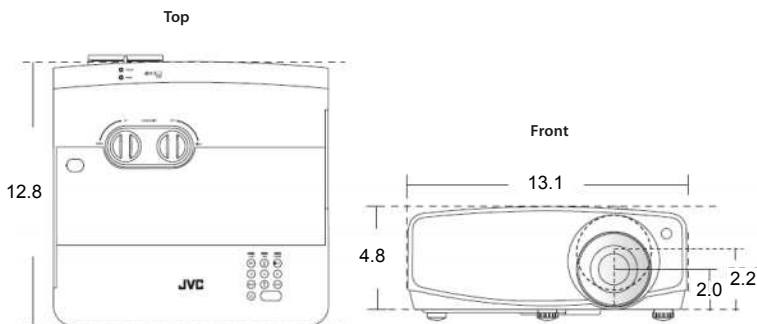

ProSelecta

View :: Compare :: Select - www.ProSelecta.com

Specifications

LX-UH1B/W	
Imaging Device	0.47" TRP DMD
Resolution	3840 x 2160 (TRP)
Brightness (Max)	2000 Lumens
Colour Space	100% of Rec. 709 (BT.2020 Compatible)
Light Source	NSH 240W Lamp (PK-L2417U)
Lens	1.6x (Manual Zoom and Focus)
Throw Ratio	1.36 - 2.18:1
Lens Shift	V: +/-60% H: +/-23% (Manual)
HDR	Yes (HDR10, Hybrid-Log Gamma)
Terminals	HDMIx2, Max. Resolution 3840 X 2160 4K 60p (4:4:4 8bit / 4:2:2 12bit (18Gbps) HDMI-1 Only, HDCP2.2, Computer In, USB Mini-B(for Service), RS232, USB type A (Power Supply), 12V trigger
Dimension (W x D x H)	13.1" x 13.1" x 5.3" (w/Feet and Lens)
Weight	10.2 lbs.

Connectors

External Dimensions (unit: inches)

Throw Distance

Screen Size Diagonal (Inch)	Size of projected image				Throw Distance (16:9)			
	Height		Width		Wide		Tele	
	Inch	cm	Inch	cm	Inch	cm	Inch	cm
95	47	118	83	210	112	285	180	456
100	49	125	87	221	118	300	189	480
120	59	149	105	266	142	360	227	576
150	74	187	131	332	177	450	283	720
180	88	224	157	398	213	540	340	864
200	98	249	174	443	236	600	378	960