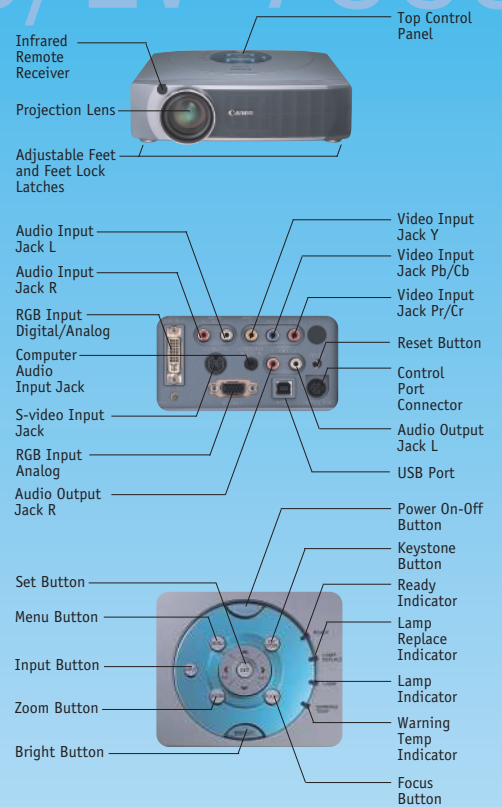

Nomenclature

Specifications

- **Type:** Ultra-portable LCD Projector
- **LCD Panel:** 0.9" polysilicon active matrix TFT x 3. 4:3 aspect ratio
- **Number of Pixels:** 786,432 1,024(H) x 768(V)
- **Supported Display Standards:** Native XGA, SXGA (Compression), SVGA, VGA
- **Light Source:** 200W UHP lamp
- **Brightness (Brighter mode/True Color mode):** LV-7355: 2,200/1,900 ANSI lumens, LV-7350: 1,800/1,500 ANSI lumens
- **Uniformity:** 85%
- **Contrast Ratio:** 350:1 (All white/All black)
- **Horizontal Resolution:** 800 TV lines
- **Projection Lens:** 25.7 to 37.9 mm, F1.7 to 2.44, 1.5X zoom
- **Lens Shifting:** 9:1
- **Elevation Adjustment:** Up by 15.6° (One-touch adjustment)
- **Projected Image Size (Projection Distance):** **WIDE mode:** 45" (3.9 ft.), 100" (9.2 ft.), 150" (13.8 ft.), 200" (18.4 ft.), 300" (28.2 ft.) **TELE mode:** 30" (3.9 ft.), 68" (9.2 ft.), 100" (13.8 ft.), 134" (18.4 ft.), 200" (28.2 ft.)
- **Digital Keystone Distortion Compensation Angle:** ±20° (vertical), ±10° (horizontal)
- **Color System:** NTSC/PAL/SECAM/NTSC 4.43/PAL-M/PAL-N
- **Supported Computers:** IBM PC compatible, Macintosh, PC98, workstation (Some workstations are not supported.)
- **Scanning Frequency:** 15 to 100kHz for horizontal sync., 50 to 100Hz for vertical sync., 140MHz for dot clock
- **Audio Output:** 1W monaural
- **Built-in Speaker:** 1.6 x 1.2 in., x1
- **Rated Supply Voltage:** 100 to 120/200 to 240V AC, 50/60Hz
- **Power Consumption:** 300W
- **Ambient Operation Temperature:** 41 to 95°F (5 to 35°C)
- **Storage Temperature:** 14 to 140°F (-10 to 60°C)
- **Dimensions (W x H x D):** 13.1 x 3.5 x 9.6 in./331.5 x 89.5 x 244.1 mm excluding legs. (Legs: 0.5 in./11.5 mm)
- **Weight of Main Unit:** Approx. 9.46 lbs. (4.3kg)

All specifications are subject to change without notice. Canon is a registered trademark of Canon, Inc.