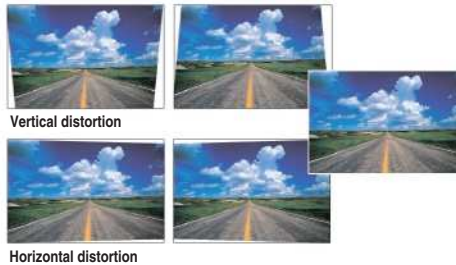

Diverse Options

When you want to go wireless, use the Wireless Imager* to transfer data from your laptop to the projector. Or, for presentations without a PC, the Media Card Imager is available.

* When using this device, switching to the next image and mouse response may be slower compared to a RGB cable connection.

Distortion-free Images

The LV-7355 and LV-7350 feature Horizontal and Vertical Keystone Correction to keep your images perfectly proportioned.

User-friendly Operation

Automatic adjustment kicks in the moment you plug in your video or data source, and you'll enjoy quiet operation from start to finish. A handy remote control provides easy access to digital zoom, image freeze, and other key functions.