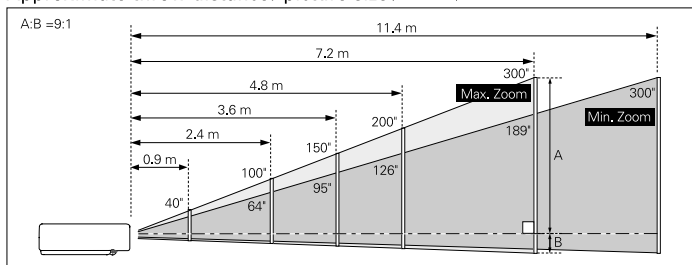

## 360-Degree Tilt Angle

The PLC-XU115/ XU105 can project images while they are tilted 360 degrees around their horizontal axis in either direction - for more flexible setup.

NOTE: Be sure to set the lamp control to High and the fan control to MAX in the setting menu when the projector is inclined between +40 degrees and +140 degrees to the horizontal plane.

Approximate throw distance/ picture size (1.6x zoom)

Screen Size (W x H) mm	40"	100"	150"	200"	300"
4 : 3 aspect ratio	813 x 610	2032 x 1524	3048 x 2286	4064 x 3048	6096 x 4572
Zoom (min)	1.5m	3.8 m	5.7 m	7.6 m	11.4m
Zoom (max)	0.9m	2.4 m	3.6 m	4.8 m	7.2 m