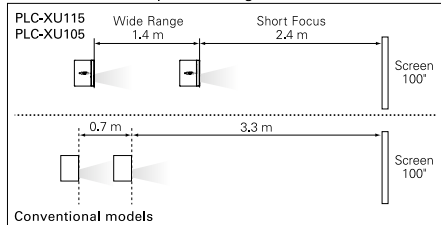

Bright 4,500 Lumens

PLC-XU115/ XU105 achieve a bright 4,500 lumens thanks to a number of advanced technologies in their optical engine and a 275-W lamp. Approaching the brightness of many large, multi-lamp models, these advanced projectors are suited to a wide range of applications in event halls, classrooms, and meeting rooms.

Wide-Range 1.6x Zoom

The wide-range 1.6x zoom lens lets you project a 100" image from as close as 2.4 meters from the screen, to as far away as 3.8 meters. That makes it a lot easier to find suitable places to set the projector up.

Throw distance comparison image

High-Speed Wireless Image and Audio Transfer

PLC-XU115

A newly developed image / audio processor and new algorithm application achieve high-speed wireless image and audio transfer.

Networking Capability

PLC-XU115

The wireless interface is compatible with IEEE 802.11b/g standards, offering transfer speeds up to 54 Mbps and providing WEP/ WPA/ WPA2 security.

Supported Operating Systems:

Microsoft Windows 2000, Windows XP, Windows Vista (32-bit version), or Mac OS X v10.4 or later*

* Not all functions are available with the Mac OS.

360-Degree Tilt Angle

The PLC-XU115/ XU105 can project images while they are tilted 360 degrees around their horizontal axis in either direction - for more flexible setup.

NOTE: Be sure to set the lamp control to High and the fan control to MAX in the setting menu when the projector is inclined between +40 degrees and +140 degrees to the horizontal plane.

Other Features

- SD Card viewer (PLC-XU115)
- PJ Link compatibility (PLC-XU115)
- Auto Keystone Correction
- 16-Language on-screen menu
- Custom startup logo
- User logo (screen capture)
- No show
- Freeze
- Presentation timer