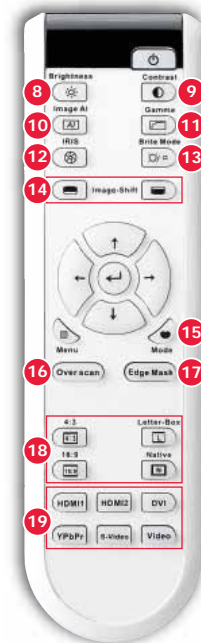

Display

Aspect Ratio	Widescreen 16:9 with support for 4:3
Colour Wheel	6 x speed
Throw Ratio	1.85-2.22 (Projection Distance/Image Width) 1.2x Manual zoom
Projection Distance	1.5m – 12.5m
Image Size 16:9 Diagonal	0.76 - 7.62m (30.5-300")
Keystone Correction	Vertical
Projection Types	Front, Ceiling, Rear, Rear ceiling
Lamp Type	300 watt
Lamp Life	Standard mode 3000 hours*

General

Dimensions	411x311x116 (WxDxH)
Weight	4.5kg
Power Consumption	395W W Max, <14W standby
Operating Temperature	5-35°C Max, 80% Humidity
Warranty	Warranty may vary by country. Please see www.optomaeurope.com or ask your local supplier for details
Lamp Warranty	6 months or 1000 hours whichever is the sooner
Menu Languages	English, German, French, Italian, Spanish, Portuguese, Swedish, Dutch, Norwegian and Danish combined, Polish, Russian, Finnish, Greek
Supplied accessories	AC power cord, Component video cable, RS232 cable, Remote control, Batteries for remote, Lens cap, User's guide
Optional accessories	Ceiling Mount Kit, HDMI to DVI adaptor
EAN Number	5060059042548

Projector I/O Ports

1. 1 RS232 control
2. 2 12 volt screen trigger output
3. 3 Composite video Input
4. 4 Component video Input
5. 5 S-video Input
6. 6 DVI-I Input for:
   SCART RGB DVI-D VGA Component
7. 7 2 x HDMI (V1.3) Inputs

Remote Control

1. 8 Brightness
2. 9 Contrast
3. 10 Image AI
4. 11 Image gamma preset selection
5. 12 IRIS Control
6. 13 Bright Mode
7. 14 Image Shift
8. 15 Preset image modes selection
9. 16 Overscan Control
10. 17 Edge Masking Tool
11. 18 Display aspect ratio selection
12. 19 Input selection

Image size – throw distance

Projection Distance (m)	Horizontal Image Size (m)	Max. Diagonal Image Size (m)	Max. Diagonal Image Size (Inch)	Max. Image Offset (m)
2.00	0.90 - 1.08	1.24	49	0.22
3.00	1.35 - 1.62	1.86	73	0.33
4.00	1.80 - 2.16	2.48	98	0.44
5.00	2.25 - 2.70	3.10	122	0.55
6.00	2.70 - 3.24	3.72	146	0.66
7.00	3.15 - 3.78	4.34	171	0.77
8.00	3.60 - 4.32	4.96	195	0.87

For guide purposes only

TrueVivid™ and Image AI™ are registered trademarks of Optoma Technology, Inc. TrueVision™ is a trademark of Texas Instruments.

DLP® and the DLP logo are registered trademarks of Texas Instruments. DNX™ are trade marks of Pixelworks. Deep Color™ is a trademark of Silicon Image Inc. All other product names and company names used herein are for identifications purposes only and may be trademarks or registered trademarks of their respective owners. Errors and omissions excepted, all specifications are subject to change without notice.