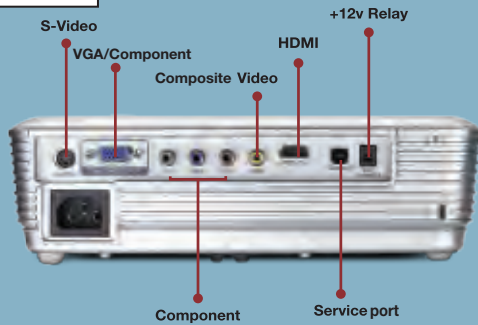

The Optoma HD65 is a sleek, compact and highly portable home theater projector that makes it a perfect fit anywhere. Featuring a high 1600 lumens brightness, even under normal lighting conditions, the HD65 gives professional, high-quality sports viewing, movies, TV shows and even playing video games with its astonishingly crystal clear images. The HD65 is the most affordable 720p home theater projector that produces High Definition images of breathtaking clarity with vibrant, perfectly balanced natural color and outstanding details.

**HD compatible** for High Definition TV shows, movie or gaming

**TrueVivid™ and TrueVision™ technology** bring truer and more vibrant image viewing experience

**HDMI connector** for ultimate image quality

**Sleek and elegant design** fits well into any interior decor

**2kg light weight and smaller than A4 footprint** make HD65 a portable device

**I/O Ports**

**Dimensions**

**Image and color enhancement technologies**

TrueVision™ technology improves cross-coloring and eliminates jagged edges, allowing the projector to deliver cinema-like images with exceptional picture quality.

**Now with Image AI™**

**Image Artificial Intelligence**  
auto adjusting light intensity output