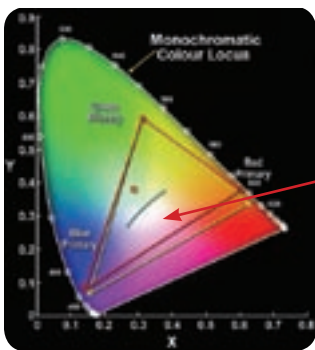

- Express start-up & cool down
- Built in speaker for multi media use
- Lang Lamp Life – 3000 hours standard

Optoma Colour Enhancement Technology maximises colour accuracy for deeper saturated colours

Optoma guarantees colour quality will remain as new for 10 years*

Optoma Colour Enhancement Technology